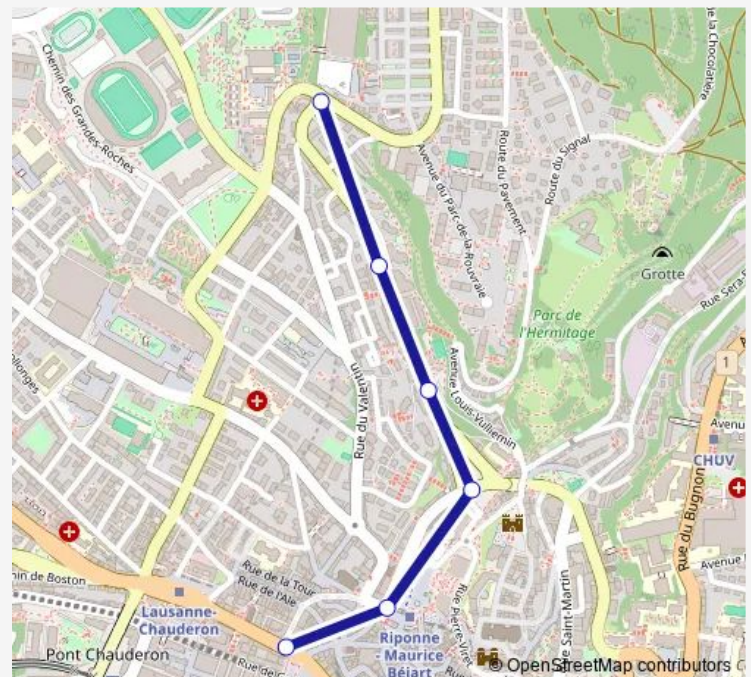

Direction

Lausanne, Vieux-Moulin — Lausanne, Bel-Air

6 stops

[Open route schedule](#)

Lausanne, Vieux-Moulin

Lausanne, Grande-Borde

Lausanne, Mémise

Lausanne, Tunnel

Friday —

Saturday —

Sunday 04:59

Route info

Direction: Lausanne, Vieux-Moulin

Stops: 6

Trip Duration: 0 hour 5 min

Direction

Lausanne, Vieux-Moulin — Lausanne, Bel-Air

6 stops

[Open route schedule](#)

Lausanne, Vieux-Moulin

Lausanne, Grande-Borde

Lausanne, Mémise

Lausanne, Tunnel

Lausanne, Riponne-M. Béjart

Saturday 04:57-13:08

Sunday 05:03-09:44

Route info

Direction: Lausanne, Vieux-Moulin

Stops: 6

Trip Duration: 0 hour 7 min

Direction

undefined — undefined