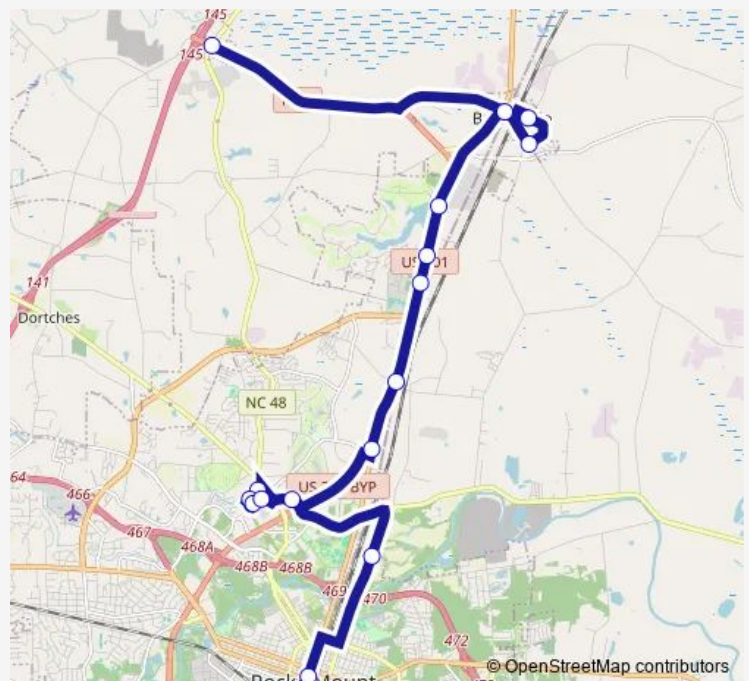

Wesleyan Blvd & Food Lion - Northbound

Hospira Northbound

Battleboro Ave. / Daniels Ave.

Daniel St. /Gainor Ave. Westbound

Marriott St. /Battleboro Rd. Westbound

Hwy 48 & Shell Station (Goldrock Community) - Westbound

Route schedule

Downtown Transfer Center — Hwy 48 & Shell Station (Goldrock Community) - Westbound

Monday	07:15-16:15
Tuesday	07:15-16:15
Wednesday	07:15-16:15
Thursday	07:15-16:15
Friday	07:15-16:15
Saturday	—
Sunday	—

Route info

Direction: Downtown Transfer Center

Stops: 19

Trip Duration: 0 hour 50 min

9 — Battleboro/Goldrock

Direction

Hwy 48 & Shell Station (Goldrock Community) - Westbound — Downtown Transfer Center

13 stops

[Open route schedule](#)

Hwy 48 & Shell Station (Goldrock Community) - Westbound

Hwy 4 & Hardees - Eastbound

Abc/4 Southbound

Hospira Southbound

Wesleyan Blvd (Food Lion) - Southbound

Wesleyan Blvd & Wesleyan College - Southbound