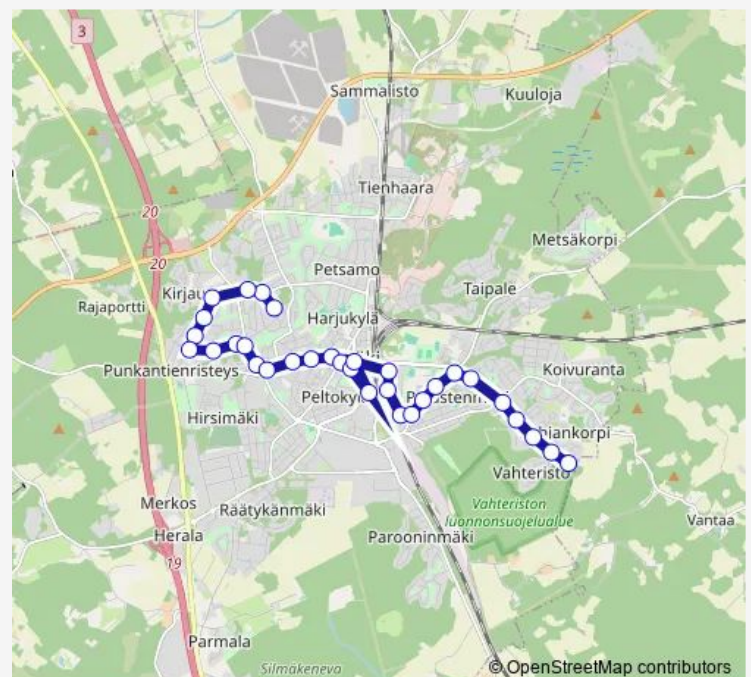

### Route schedule

Sairaala — Teerimäki

Monday 12:05

Tuesday 12:05

Wednesday 12:05

Thursday 12:05

Friday 12:05

Saturday —

### Route info

Direction: Sairaala

Stops: 29

Trip Duration: 0 hour 25 min

■ 9 — Kumpula - Sairaala

Jupiterinkatu P

Peltosaari P

Aleksinkatu I