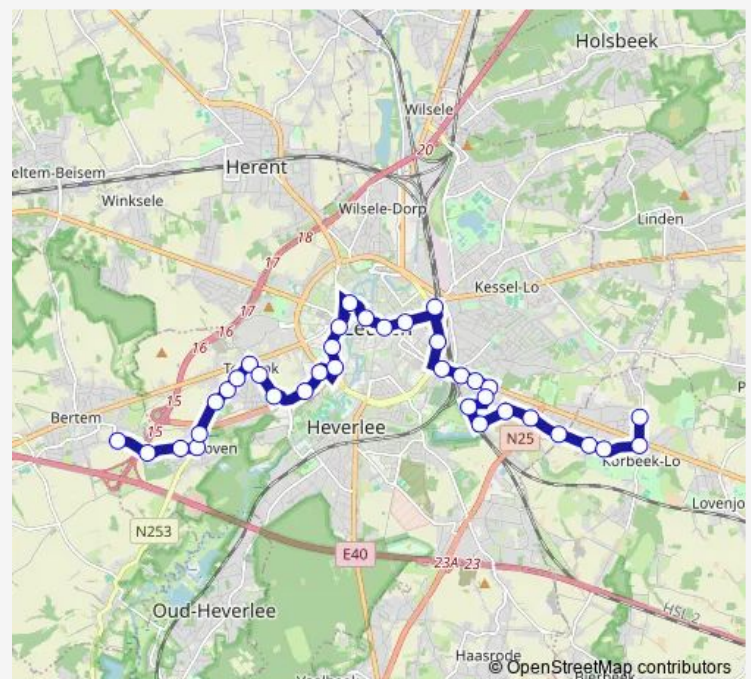

Leuven Station perron 3

### Route schedule

Bertem Rond-Punt — Korbeek-Lo Pimberg

Monday 05:41-18:41

Tuesday 05:41-18:41

Wednesday —

Thursday 05:41-18:41

Friday 05:41-18:41

Saturday 07:17-20:54

### Route info

Direction: Bertem Rond-Punt

Stops: 36

Trip Duration: 0 hour 42 min

9 — Bertem - Korbeek-Lo

Leuven Provinciehuis

Leuven Tiensepoort

Kessel-Lo Platte-Lostraat