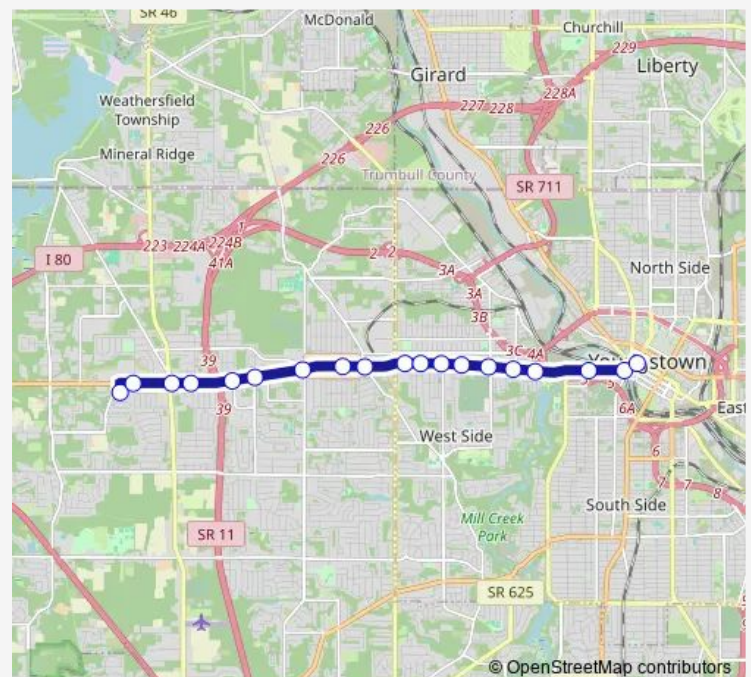

Friday 05:35-20:35

Saturday 06:50-17:35

Sunday —

Route info

Direction: Austintown Walmart

Stops: 19

Trip Duration: 0 hour 30 min

9 — 9 Austintown