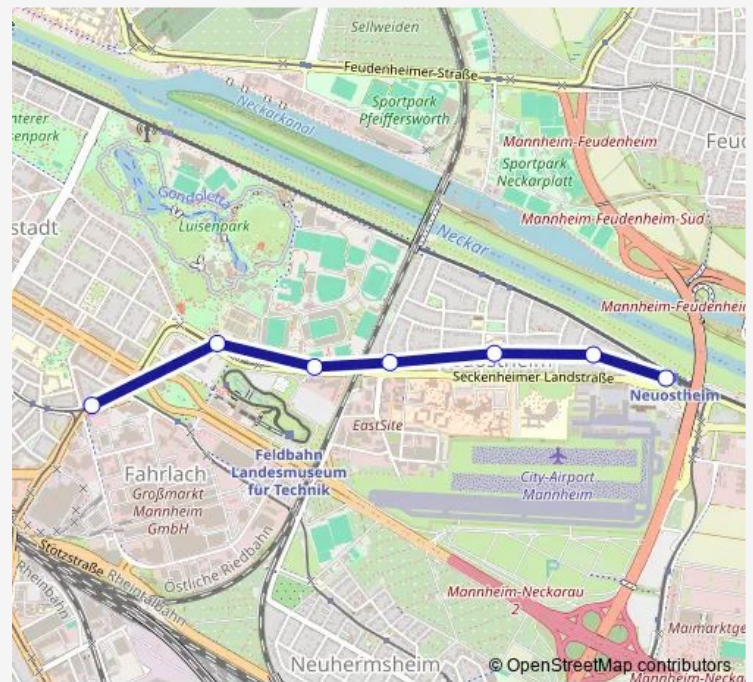

Bus 9 Neuostheim - Planetarium

[Go to website](#)

Direction

Neuostheim — Planetarium

7 stops

[Open route schedule](#)

Neuostheim

Schwindstraße

Lucas-Cranach-Straße

Harrlach

Carl-Benz-Stadion

Luisenpark/Technoseum

Planetarium

Route schedule

Neuostheim — Planetarium

Monday	07:38-08:18
Tuesday	07:38-08:18
Wednesday	07:38-08:18
Thursday	07:38-08:18
Friday	07:38-08:18
Saturday	—
Sunday	—

Route info

Direction: Neuostheim

Stops: 7

Trip Duration: 0 hour 7 min

9 — Neuostheim - Planetarium

9 Bus time schedules and route maps are available in an offline PDF at busmaps.com. Use the busmaps.com website to see live bus times, train schedule or subway schedule, and step-by-step directions for all public transit in Mannheim