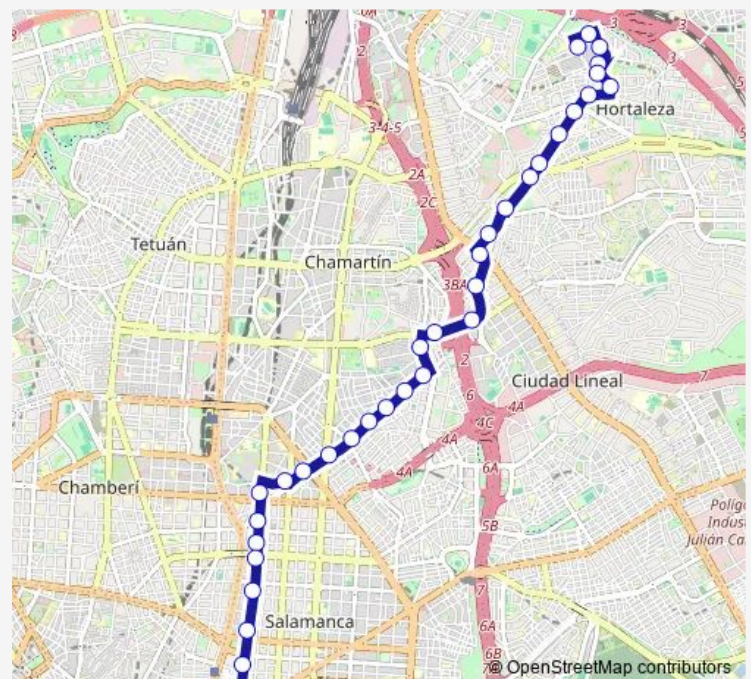

López De Hoyos - Padre Claret

Padre Claret - Ramón Y Cajal

Avenida De La Paz

Route schedule

Sevilla — Hortaleza

Monday 06:30-23:30

Tuesday 06:30-23:30

Wednesday 06:30-23:30

Thursday 06:30-23:30

Friday 06:30-23:30

Saturday 06:30-23:30

Sunday 07:30-23:30

Route info

Direction: Sevilla

Stops: 34

Trip Duration: 0 hour 57 min

Wednesday 05:55-22:55

Thursday 05:55-22:55

Friday 05:55-22:55

Saturday 05:55-22:55

Sunday 07:00-22:55

Route info

Direction: Hortaleza

Stops: 36

Trip Duration: 0 hour 57 min

Pedro De Valdivia

Serrano - María De Molina

Serrano - Diego De León

Serrano - Maldonado

Serrano - Juan Bravo

Serrano - Ortega Y Gasset

Metro Serrano