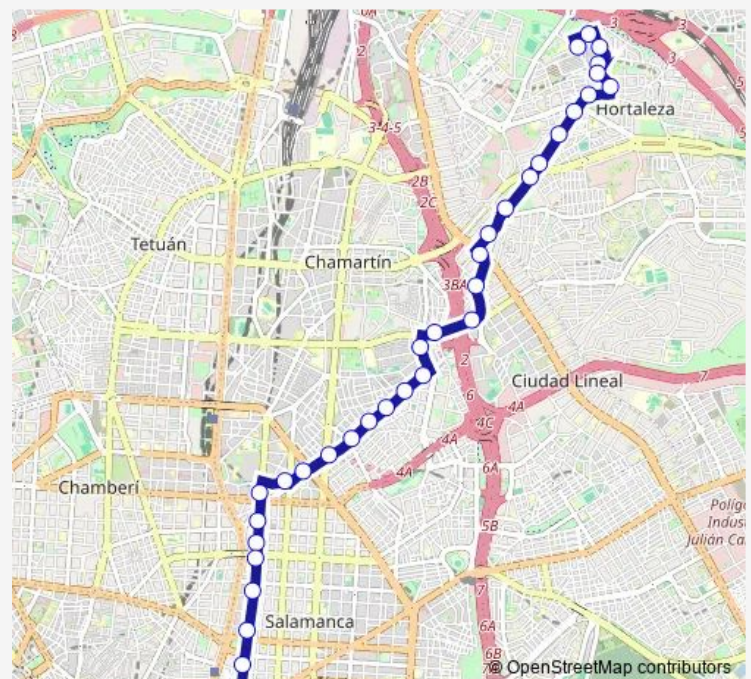

López De Hoyos - Padre Claret

Padre Claret - Ramón Y Cajal

Avenida De La Paz

Route schedule

Sevilla — Hortaleza

Monday 06:30-23:30

Tuesday 06:30-23:30

Wednesday 06:30-23:30

Thursday 06:30-23:30

Friday 06:30-23:30

Saturday 06:30-23:30

Sunday 07:30-23:30

Route info

Direction: Sevilla

Stops: 34

Trip Duration: 0 hour 59 min

Wednesday 05:55-22:55

Thursday 05:55-22:55

Friday 05:55-22:55

Saturday 05:55-22:55

Sunday 07:00-22:55

Route info

Direction: Hortaleza

Stops: 36

Trip Duration: 0 hour 45 min

Pedro De Valdivia

Serrano - María De Molina

Serrano - Diego De León

Serrano - Maldonado

Serrano - Juan Bravo

Serrano - Ortega Y Gasset

Metro Serrano