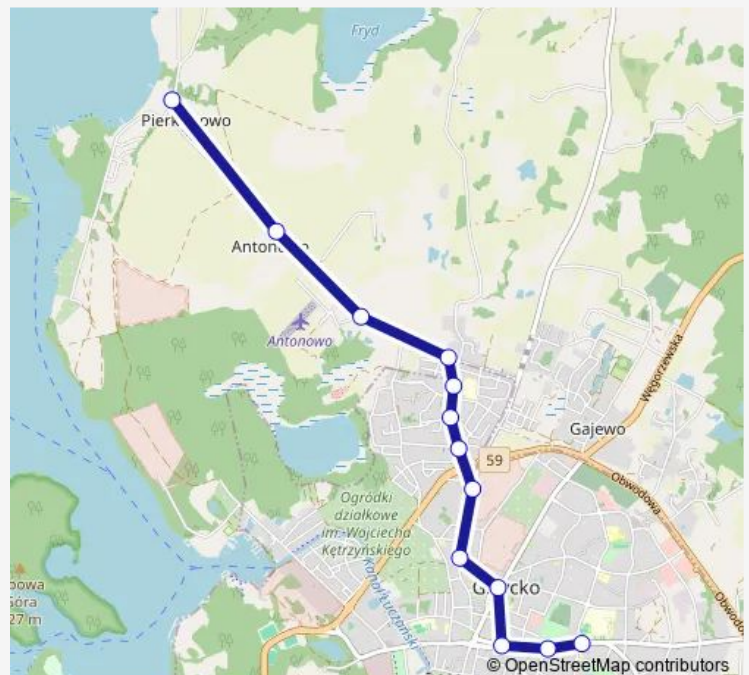

Direction

Pierkunowo — Warszawska — Gimnazjum

13 stops

[Open route schedule](#)

Pierkunowo

Sympatyczna 47

Sympatyczna 28

Sympatyczna 1

Saturday —

Sunday —

Route info

Direction: Pierkunowo

Stops: 13

Trip Duration: 0 hour 20 min

9 Bus time schedules and route maps are available in an offline PDF at busmaps.com. Use the busmaps.com website to see live bus times, train schedule or subway schedule, and step-by-step directions for all public transit in Gizycko