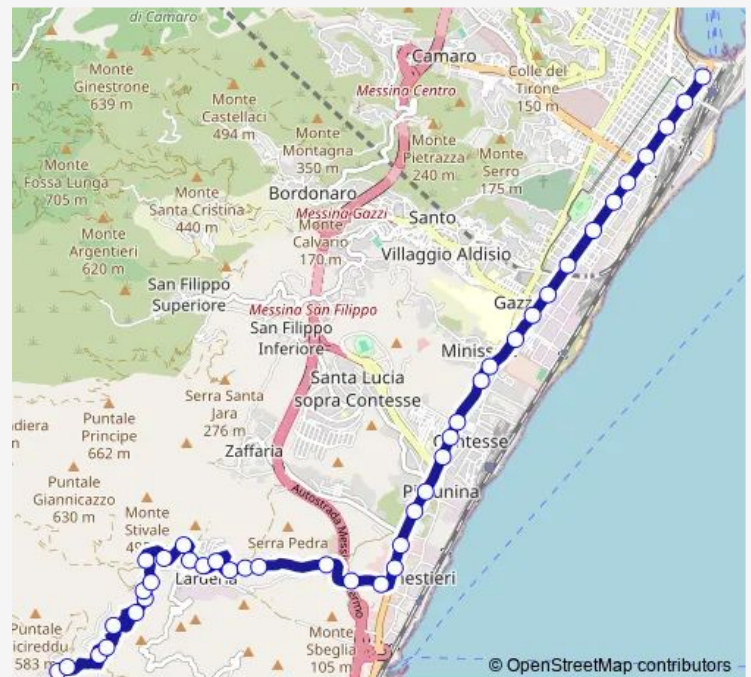

Monday 05:20-22:00

Tuesday 05:20-22:00

Wednesday 05:20-22:00

Thursday 05:20-22:00

Friday 05:20-22:00

Saturday 05:20-22:00

Sunday 08:20-20:25

Route info

Direction: Tipoldo, Capolinea

Stops: 41

Trip Duration: 0 hour 50 min

9 — Lardereria - Cavallotti

Bivio Larderia, Ss114 Km 5,000

Pistunina, Poste

Pistunina, Isola Ecologica

Contesse, Ss114 Km 4,800