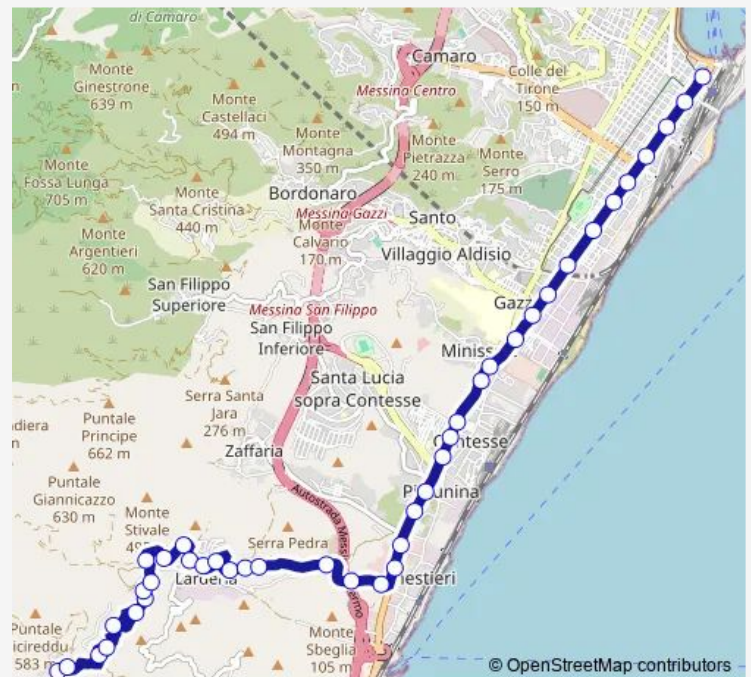

Monday 05:20-22:00

Tuesday 05:20-22:00

Wednesday 05:20-22:00

Thursday 05:20-22:00

Friday 05:20-22:00

Saturday 05:20-22:00

Sunday 08:20-20:25

Route info

Direction: Tipoldo, Capolinea

Stops: 41

Trip Duration: 0 hour 50 min

9 — Lardereria - Cavallotti

BusMaps

Bivio Larderia, Ss114 Km 5,000

Pistunina, Poste

Pistunina, Isola Ecologica