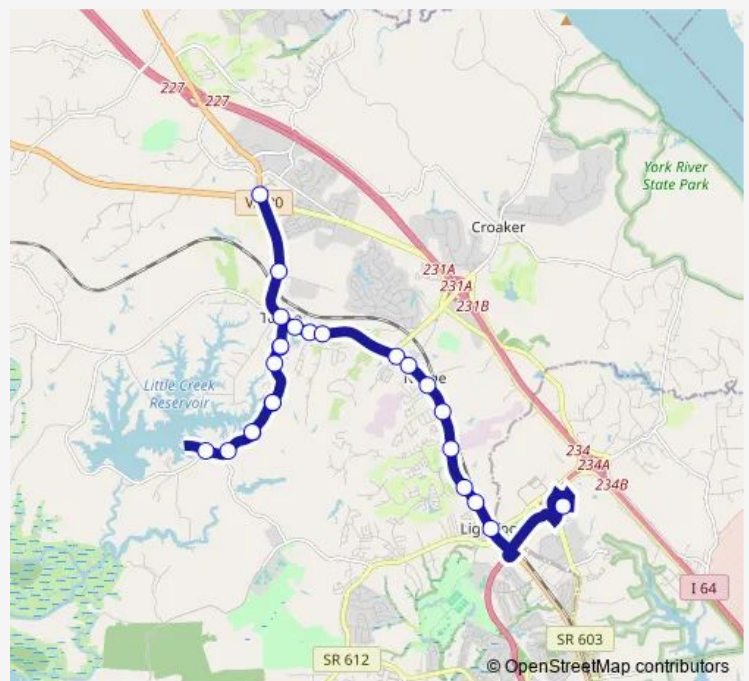

Bus 9 Toano

[Go to website](#)

Direction
 Barhamsville Rd at BP Food Mart — E Rochambeau Dr at Wal-Mart

24 stops

[Open route schedule](#)

- Barhamsville Rd at BP Food Mart
- Richmond Rd at Business Park
- Richmond Rd at Mcleans Grocery
- Chickahominy Rd at Toano Trace
- Chickahominy Rd at 3339 Block
- Chickahominy Rd at Power Lines
- Chickahominy Rd at Friendship Dr
- Chickahominy Rd at Browns Dr
- Chickahominy Rd at Little Creek Dam
- Chickahominy Rd at Friendship Dr
- Chickahominy Rd at Power Lines
- Chickahominy Rd at Toano Trace
- Richmond Rd at Toano Middle
- Richmond Rd at Hunters Creek
- Richmond Rd at John Deer
- Richmond Rd at Cvs
- Richmond Rd at Post Office
- Richmond Rd at Norge Shops
- Richmond Rd at 7-Eleven
- Richmond Rd at Colonial Towne
- Richmond Rd at The Pottery

Route schedule

Barhamsville Rd at BP Food Mart — E Rochambeau Dr at Wal-Mart

Monday	05:56-19:56
Tuesday	05:56-19:56
Wednesday	05:56-19:56
Thursday	05:56-19:56
Friday	05:56-19:56
Saturday	05:56-19:56
Sunday	07:56-16:56

Route info

Direction: Barhamsville Rd at BP Food Mart

Stops: 24

Trip Duration: 0 hour 30 min

9 — Toano

Richmond Rd at Chesapeake Bank

Richmond Rd at Mcdonalds

E Rochambeau Dr at Wal-Mart

Direction

E Rochambeau Dr at Wal-Mart — Barhamsville Rd at Lagrange Pkwy

19 stops

[Open route schedule](#)

E Rochambeau Dr at Wal-Mart

Richmond Rd at Shell

Richmond Rd at Pavillion Shops

Richmond Rd at New York Deli