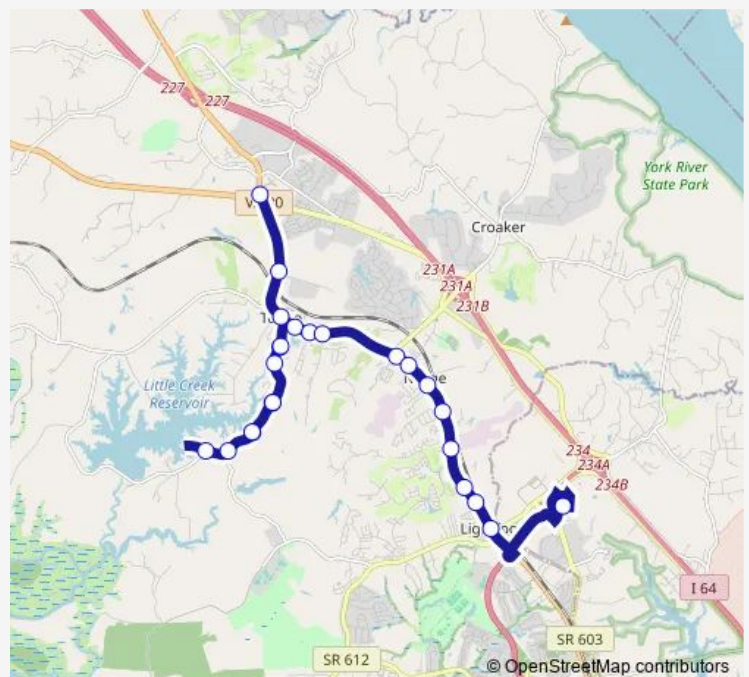

Bus 9 Toano

[Go to website](#)

Direction
 Barhamsville Rd at BP Food Mart — E Rochambeau Dr at Wal-Mart

24 stops

[Open route schedule](#)

- Barhamsville Rd at BP Food Mart
- Richmond Rd at Business Park
- Richmond Rd at Mcleans Grocery
- Chickahominy Rd at Toano Trace
- Chickahominy Rd at 3339 Block
- Chickahominy Rd at Power Lines
- Chickahominy Rd at Friendship Dr
- Chickahominy Rd at Browns Dr
- Chickahominy Rd at Little Creek Dam
- Chickahominy Rd at Friendship Dr
- Chickahominy Rd at Power Lines
- Chickahominy Rd at Toano Trace
- Richmond Rd at Toano Middle
- Richmond Rd at Hunters Creek
- Richmond Rd at John Deer
- Richmond Rd at Cvs
- Richmond Rd at Post Office
- Richmond Rd at Norge Shops
- Richmond Rd at 7-Eleven
- Richmond Rd at Colonial Towne
- Richmond Rd at The Pottery

Route schedule

Barhamsville Rd at BP Food Mart — E Rochambeau Dr at Wal-Mart

Monday	05:56-19:56
Tuesday	05:56-19:56
Wednesday	05:56-19:56
Thursday	05:56-19:56
Friday	05:56-19:56
Saturday	05:56-19:56
Sunday	07:56-16:56

Route info

Direction: Barhamsville Rd at BP Food Mart

Stops: 24

Trip Duration: 0 hour 30 min

9 — Toano

Richmond Rd at Chesapeake Bank

Richmond Rd at Mcdonalds

E Rochambeau Dr at Wal-Mart

Direction

E Rochambeau Dr at Wal-Mart — Barhamsville Rd at Lagrange Pkwy

19 stops

[Open route schedule](#)

E Rochambeau Dr at Wal-Mart

Richmond Rd at Shell

Richmond Rd at Pavillion Shops

Richmond Rd at New York Deli