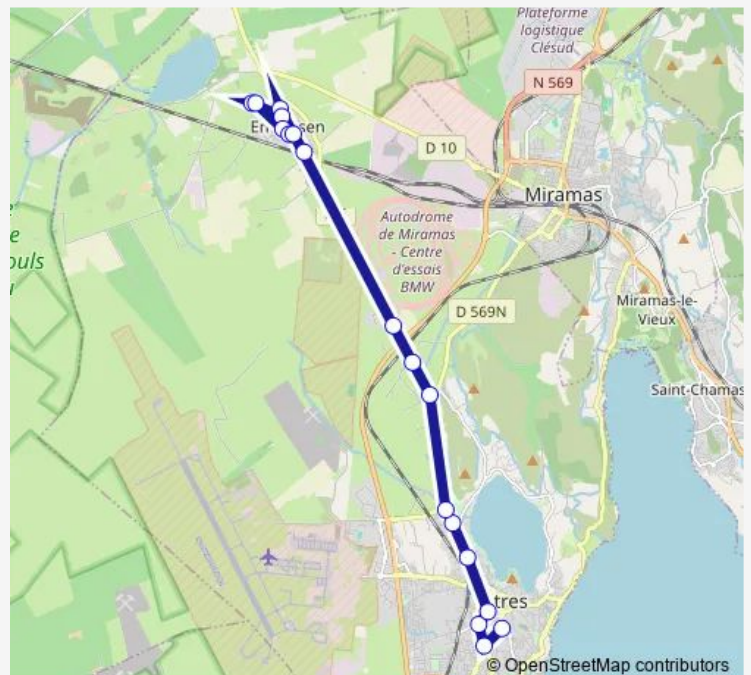

Route info

Direction: Gare Sncf

Stops: 11

Trip Duration: 0 hour 18 min

Direction

Chateau d Eau Entressen — Gare Sncf

11 stops

[Open route schedule](#)