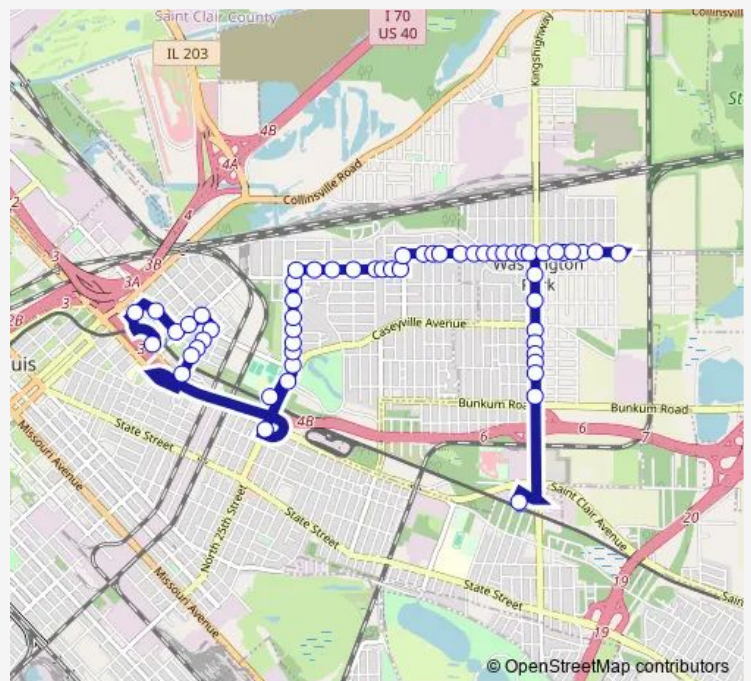

Bus 9 Washington Park

[Go to website](#)

Direction
 Washington Park Transit Center — Emerson Park Transit Center

55 stops

[Open route schedule](#)

- Washington Park Transit Center
- Kingshighway @ Adelaide Nb
- Kingshighway @ Avon Place Nb
- Kingshighway @ Westmoreland Nb
- Kingshighway @ Warren Nb
- Kingshighway @ Portland Place Nb
- Kingshighway @ Caseyville Nb
- KINGSHIGHWAY @ AUDUBON NB
- KINGSHIGHWAY @ NORTH PARK NB
- Forest @ 55th Street Eb
- Forest @ 57th Street Eb
- Forest @ 59th Street Eb
- Sanitation District Loop @ 62nd Street Eb
- Forest @ 60th Street Wb
- Forest @ 58th Street Wb
- Forest @ 56th Street Wb
- Forest @ 54th Street Wb
- Forest @ 52nd Street Wb
- Forest @ 51st Street Wb
- Forest @ 50th Street Wb
- Forest @ Washington Park Wb

Route schedule

Washington Park Transit Center — Emerson Park Transit Center

Monday	04:54-23:54
Tuesday	04:54-23:54
Wednesday	04:54-23:54
Thursday	04:54-23:54
Friday	04:54-23:54
Saturday	04:54-23:54
Sunday	05:14-00:14 ⁺¹

Route info

Direction: Washington Park Transit Center

Stops: 55

Trip Duration: 0 hour 24 min

9 — Washington Park

Forest @ Park Wb

Forest @ 46th Street Wb

Forest @ 44th Street Wb

25th Street @ Caseyville Sb

25th Street @ Lynch Sb

25th Street @ JJK Circle Sb

JJK Center Transit Center

18th Street @ Parson Nb

18th Street @ Weiman Nb

18th Street @ Exchange Nb

18th Street @ Winstanley Nb