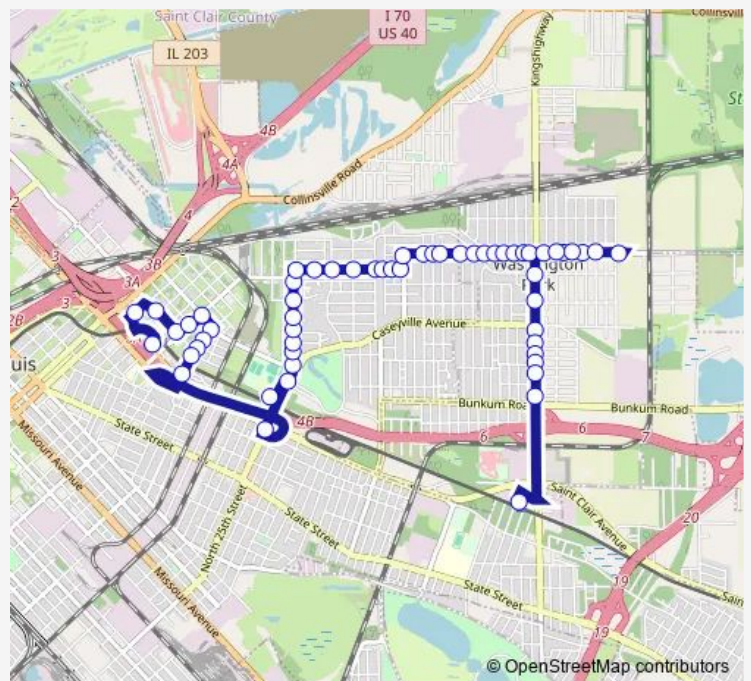

Bus 9 Washington Park

[Go to website](#)

Direction
 Washington Park Transit Center — Emerson Park Transit Center

55 stops

[Open route schedule](#)

- Washington Park Transit Center
- Kingshighway @ Adelaide Nb
- Kingshighway @ Avon Place Nb
- Kingshighway @ Westmoreland Nb
- Kingshighway @ Warren Nb
- Kingshighway @ Portland Place Nb
- Kingshighway @ Caseyville Nb
- Kingshighway @ Audubon Nb
- Kingshighway @ North Park Nb
- Forest @ 55th Street Eb
- Forest @ 57th Street Eb
- Forest @ 59th Street Eb
- Sanitation District Loop @ 62nd Street Eb
- Forest @ 60th Street Wb
- Forest @ 58th Street Wb
- Forest @ 56th Street Wb
- Forest @ 54th Street Wb
- Forest @ 52nd Street Wb
- Forest @ 51st Street Wb
- Forest @ 50th Street Wb
- Forest @ Washington Park Wb

Route schedule

Washington Park Transit Center — Emerson Park Transit Center

Monday	04:54-23:54
Tuesday	04:54-23:54
Wednesday	04:54-23:54
Thursday	04:54-23:54
Friday	04:54-23:54
Saturday	04:54-23:54
Sunday	05:14-00:14 ⁺¹

Route info

Direction: Washington Park Transit Center

Stops: 55

Trip Duration: 0 hour 24 min

9 — Washington Park

Forest @ Park Wb

Forest @ 46th Street Wb

Forest @ 44th Street Wb

25th Street @ Caseyville Sb

25th Street @ Lynch Sb

25th Street @ JJK Circle Sb

JJK Center Transit Center

18th Street @ Parson Nb

18th Street @ Weiman Nb

18th Street @ Exchange Nb

18th Street @ Winstanley Nb