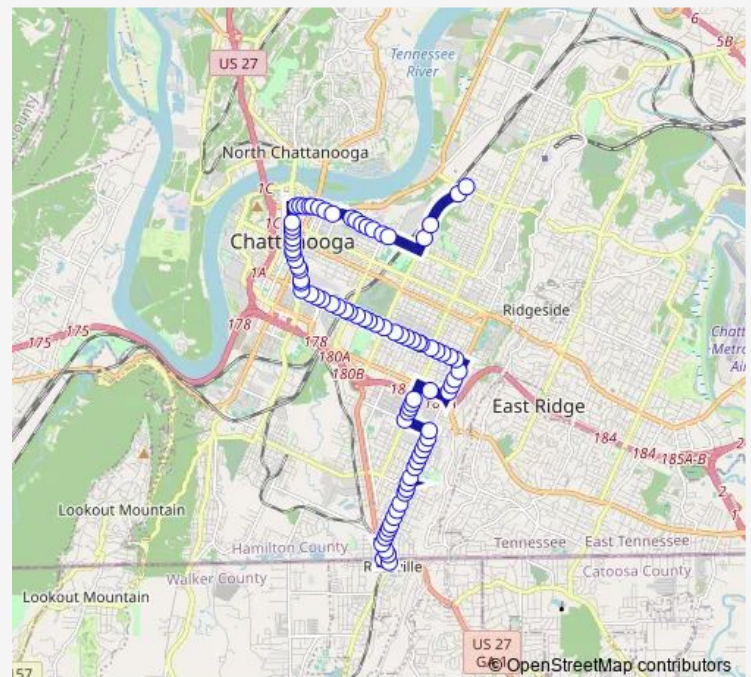

Market + 6th

Route schedule

Sholar & Carta 0 — State ST + State Line

Monday	04:51-21:30
Tuesday	04:51-21:30
Wednesday	04:51-21:30
Thursday	04:51-21:30
Friday	04:51-21:30
Saturday	04:51-21:40
Sunday	08:51-18:30

Route info

Direction: Sholar & Carta 0

Stops: 85

Trip Duration: 0 hour 44 min

9 — East Lake

Mkt & 1st Tennessee Bank

Market + M.L.King Blvd

Market + Tva

Market + Cowart

Market + W 14th

Market + Choo Choo

Main & Market Outbound

Main + Rossville Ave

Main + Wilhoit

Main + Washington

Main + Adams

Friday 05:35-22:00

Saturday 05:40-22:15

Sunday 09:35-19:05

Route info

Direction: State ST + State Line

Stops: 89

Trip Duration: 0 hour 55 min

4TH AVE + 26th