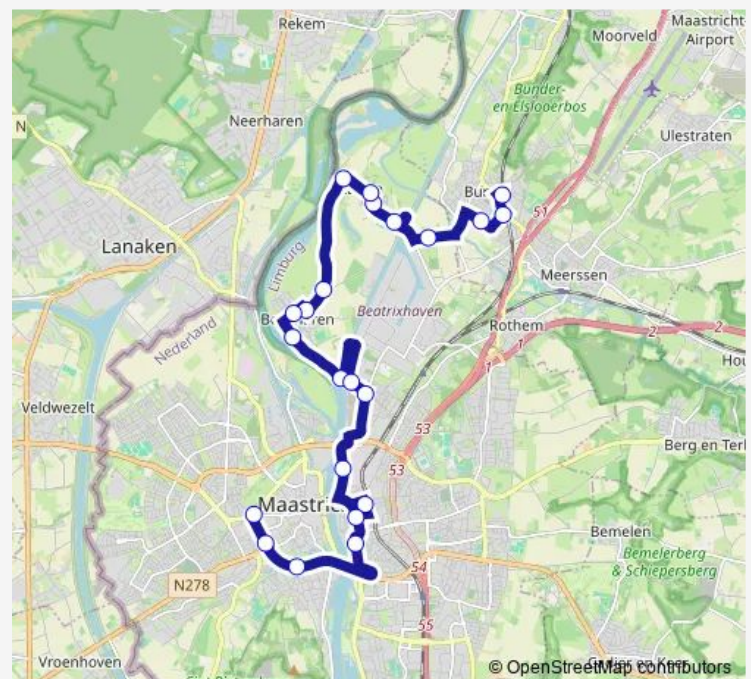

Bunde, Station Bunde

### Route schedule

Maastricht, Koningin Emmaplein — Bunde, Station Bunde

Monday 06:13-23:16

Tuesday 06:13-23:16

Wednesday 06:13-23:16

Thursday 06:13-23:16

Friday 06:13-23:16

Saturday 08:02-23:16

### Route info

Direction: Maastricht, Koningin Emmaplein

Stops: 20

Trip Duration: 0 hour 40 min

9 — Maastricht Kon Emmaplein via Borgharen - Bunde