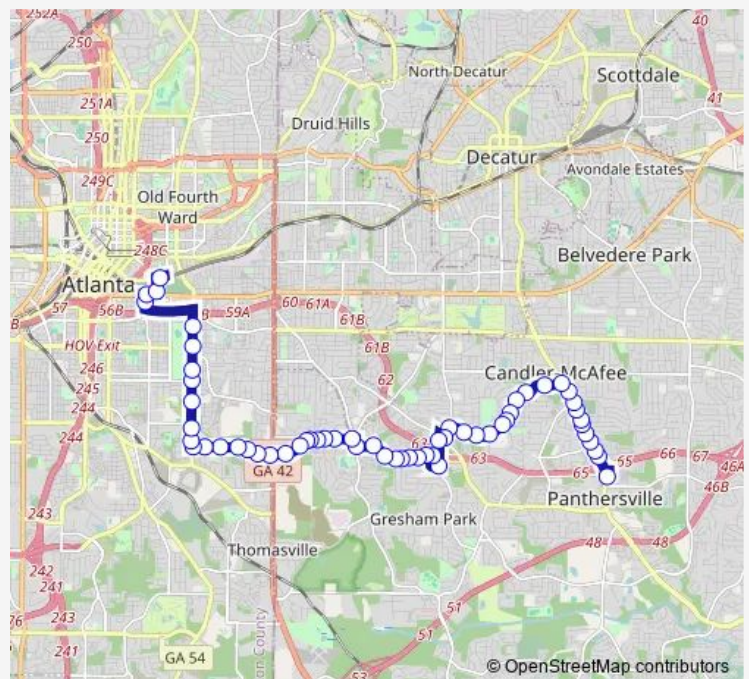

Hill ST SE @ Woodward AVE Se

BOULEVARD SE @ SYDNEY ST SE

Boulevard SE @ Rosalia St

Boulevard SE @ Berne St

Boulevard SE @ Delmar AVE Se

Boulevard SE @ Atlanta AVE Se

BOULEVARD SE @ HAMILTON AVE

Boulevard SE @ Englewood AVE Se

Custer AVE SE @ 1278

Custer AVE SE @ 1403

Custer AVE SE @ THE Manor

Route schedule

KING MEMORIAL STATION - BAY B — Rainbow WAY @ Candler Rd

Monday 05:40-23:40

Tuesday 05:40-23:40

Wednesday 05:40-23:40

Thursday 05:40-23:40

Friday 05:40-23:40

Saturday 06:20-23:00

Sunday 06:20-23:00

Route info

Direction: KING MEMORIAL STATION - BAY B

Stops: 56

Trip Duration: 0 hour 45 min

9 — Boulevard / Tilson Road

Eastland RD SE @ Flatwood DR Se

Eastland RD SE @ Glynn DR Se

Eastland RD SE @ Hazel DR Se

EASTLAND RD SE @ LAKE DR SE

Cecilia DR SE @ Bouldercrest RD Se

CECILIA DR SE @ BRANNEN RD SE