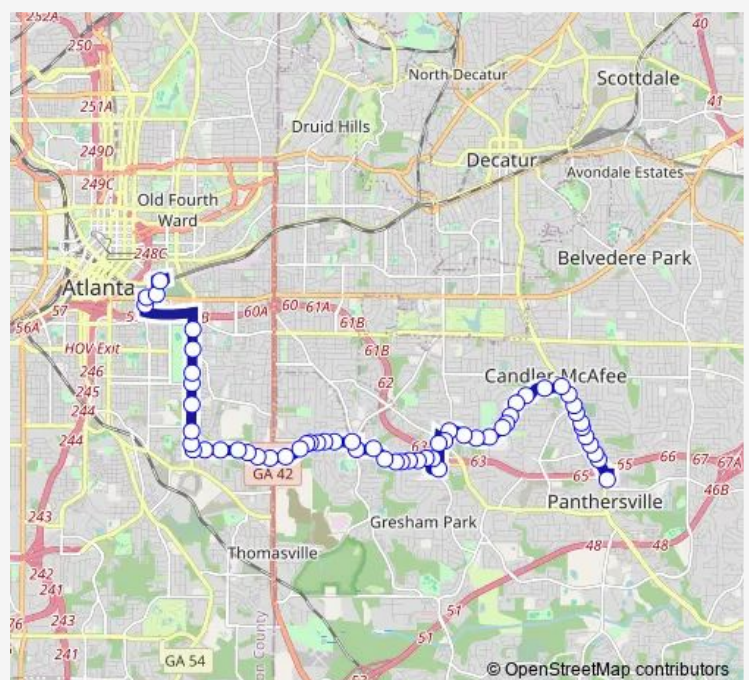

Hill ST SE @ Woodward AVE Se

Boulevard SE @ Sydney ST Se

Boulevard SE @ Rosalia St

Boulevard SE @ Berne St

Boulevard SE @ Delmar AVE Se

Boulevard SE @ Atlanta AVE Se

Boulevard SE @ Hamilton Ave

Boulevard SE @ Englewood AVE Se

Custer AVE SE @ 1278

Custer AVE SE @ 1403

Custer AVE SE @ THE Manor

Route schedule

King Memorial Station - BAY B — Rainbow WAY @ Candler Rd

Monday 05:40-23:40

Tuesday 05:40-23:40

Wednesday 05:40-23:40

Thursday 05:40-23:40

Friday 05:40-23:40

Saturday 06:20-23:00

Sunday 06:20-23:00

Route info

Direction: King Memorial Station - BAY B

Stops: 56

Trip Duration: 0 hour 45 min

9 — Boulevard / Tilson Road

Eastland RD SE @ Flatwood DR Se

Eastland RD SE @ Glynn DR Se

Eastland RD SE @ Hazel DR Se

Eastland RD SE @ Lake DR Se

Cecilia DR SE @ Bouldercrest RD Se

Cecilia DR SE @ Brannen RD Se