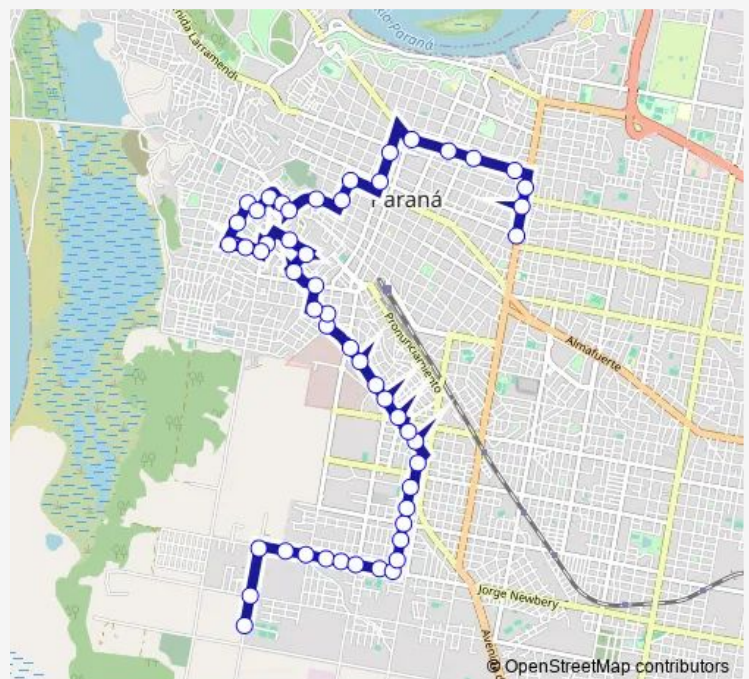

Gral. Alvarado - Tomas Guido

Route schedule

Jose Maria PAZ - Altura Obra Padre DON Uva — AV. Francisco - Gral. Justo Jose DE Urquiza

Monday 05:00-22:32

Tuesday 05:00-22:32

Wednesday 05:00-22:32

Thursday 05:00-22:32

Friday 05:00-22:32

Saturday 05:00-21:00

Sunday 05:00-20:00

Route info

Direction: Jose Maria PAZ - Altura Obra Padre DON Uva

Stops: 52

Trip Duration: 0 hour 46 min

9 — Jmpara009