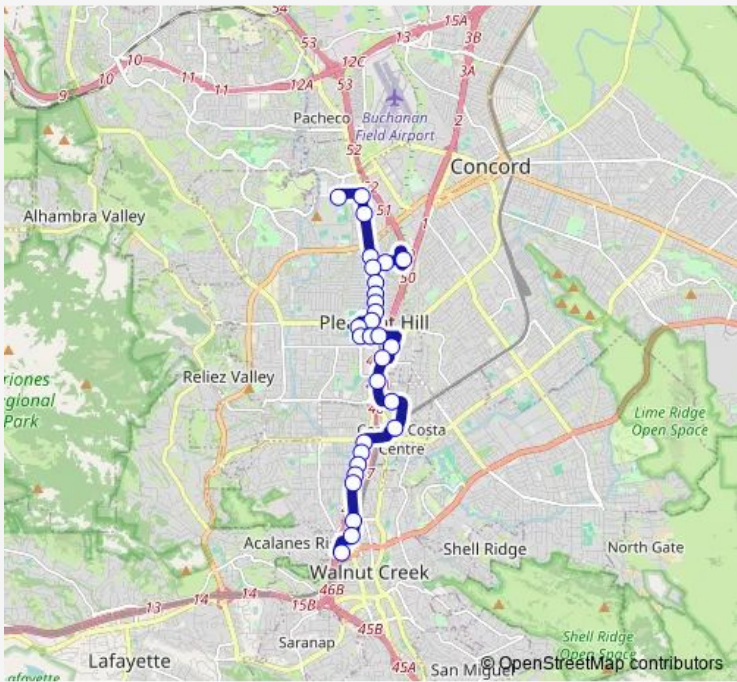

Bus 9 DVC/Walnut Creek Bart

[Go to website](#)

Direction
 Diablo Valley College — Walnut Creek Bart
 29 stops
[Open route schedule](#)

- Diablo Valley College
- Contra Costa Blvd And Golf Club Rd
- Contra Costa Blvd And Viking Dr
- Contra Costa Blvd And Harriet Dr
- Ellinwood Dr And Longbrook Way
- Ellinwood Way And Contra Costa Employment Human Services
- Contra Costa Blvd And Ellinwood Dr
- Contra Costa Blvd And Doray Dr
- Contra Costa Blvd And Doris Dr
- Contra Costa Blvd And Vivian Dr
- Contra Costa Blvd And Woodsworth Ln
- Gregory Ln And Contra Costa Blvd
- Cleveland Rd And Trelany Rd
- Crescent Plz And Cleveland Rd
- Crescent Plz And Crescent Dr
- Monument Blvd And Contra Costa Blvd
- Buskirk Ave And The Crossroads
- Buskirk Ave And The Crossroads
- Buskirk Ave And Mayhew Way
- Coggins Dr And Park Vista Apartments
- Pleasant Hill Bart

Route schedule
 Diablo Valley College — Walnut Creek Bart

Monday	06:00-20:00
Tuesday	06:00-20:00
Wednesday	06:00-20:00
Thursday	06:00-20:00
Friday	06:00-20:00
Saturday	—
Sunday	—

Route info
 Direction: Diablo Valley College
 Stops: 29
 Trip Duration: 0 hour 42 min

9 — DVC/Walnut Creek Bart **BusMaps**

N Main St And Geary Rd

N Main St And Lesnick Ln

N Main St And Second Ave

N Main St And Third Ave

N Main St And Third Ave And San Luis Rd

N Main St And Parkside Dr

N California Blvd And California Plaza

Sunday —

Route info

Direction: Walnut Creek Bart

Stops: 28

Trip Duration: 0 hour 44 min

Contra Costa Blvd And Sun Valley Blvd And Viking Dr

Contra Costa Blvd And Viking Dr

Golf Club Rd And College Dr