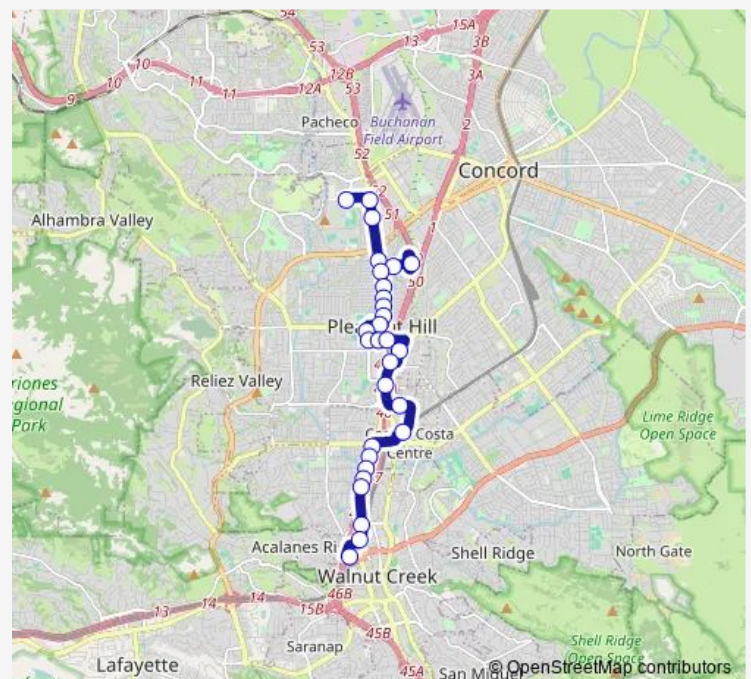

Buskirk Ave And The Crossroads

Buskirk Ave And Mayhew Way

Coggins Dr And Park Vista Apartments

Pleasant Hill Bart

### Route schedule

Diablo Valley College — Walnut Creek Bart

Monday 06:00-20:00

Tuesday 06:00-20:00

Wednesday 06:00-20:00

Thursday 06:00-20:00

Friday 06:00-20:00

Saturday —

### Route info

Direction: Diablo Valley College

Stops: 29

Trip Duration: 0 hour 42 min

9 — DVC/Walnut Creek Bart

N Main St And Geary Rd

N Main St And Lesnick Ln

N Main St And Second Ave

## Route info

Direction: Walnut Creek Bart

Stops: 28

Trip Duration: 0 hour 44 min

Contra Costa Blvd And Sun Valley Blvd And Viking Dr

Contra Costa Blvd And Viking Dr

Golf Club Rd And College Dr

Diablo Valley College