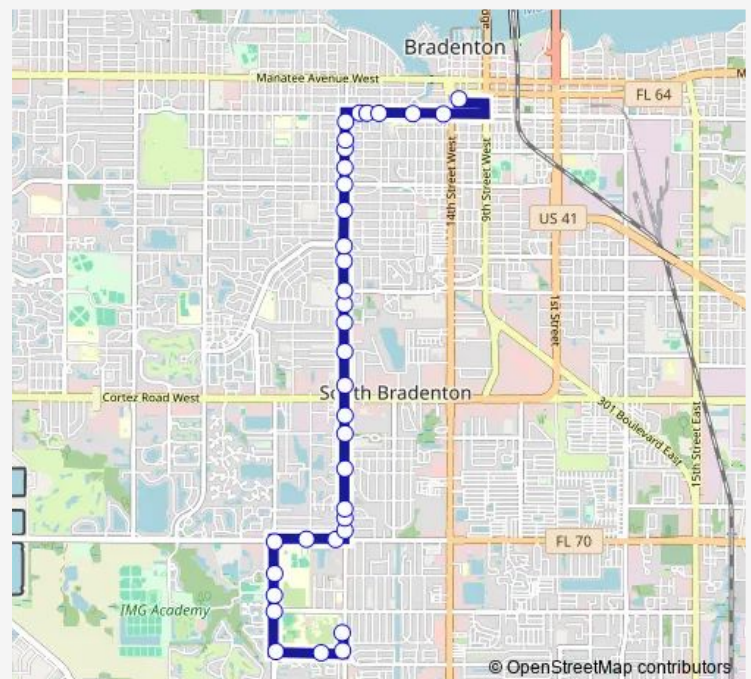

26th ST W/25th AVE W (Southern Pkwy)

26th ST W/26th AVE DR W

26th ST W/30th AVE W

26st ST W/33rd AVE W

26th ST W/35th AVE W

26th ST W/38th AVE W

26th ST W/40th AVE W

26th ST W/43rd AVE W

26th ST W/Cortez RD W

### Route schedule

Downtown Station — 26th ST W/58th AVE DR W (Scf)

Monday 06:20-18:20

Tuesday 06:20-18:20

Wednesday 06:20-18:20

Thursday 06:20-18:20

Friday 06:20-18:20

Saturday —

### Route info

Direction: Downtown Station

Stops: 37

Trip Duration: 0 hour 24 min

9 — 9 26th ST West

26th ST W/Orange CIR Dr

26th ST W/47th AVE W

26th ST W/49th AVE W