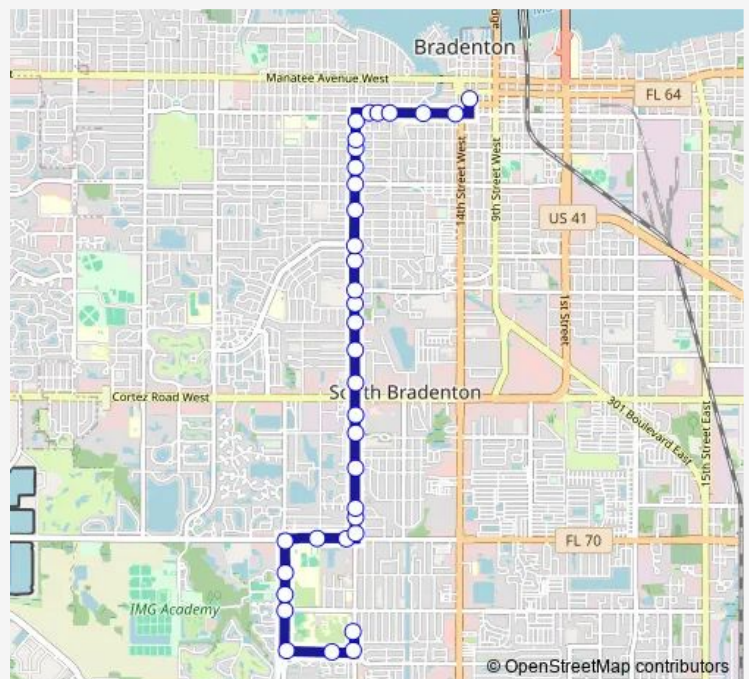

26th St W/Cortez Rd W

### Route schedule

13th St W/6th Ave W (Downtown Station) — 26th St W/58th Ave Dr W (Scf)

Monday	06:20-18:20
Tuesday	06:20-18:20
Wednesday	06:20-18:20
Thursday	06:20-18:20
Friday	06:20-18:20
Saturday	—
Sunday	—

### Route info

Direction: 13th St W/6th Ave W (Downtown Station)

Stops: 37

Trip Duration: 0 hour 24 min

9 — 26th Street West

26th St W/Orange Circle Dr

26th St W/47th Ave W

26th St W/49th Ave W

26th St W/Live Oak Circle

26th St W/51st Ave W

26th St W/51st Ave Terrace W

26th St W/53rd Ave W

53rd Ave W/30th St W

34th St W/53rd Ave W (Marketplace West)

34th St W/Morton Blvd (Morton Village)

34th St W/54th Dr W (IMG Academy)