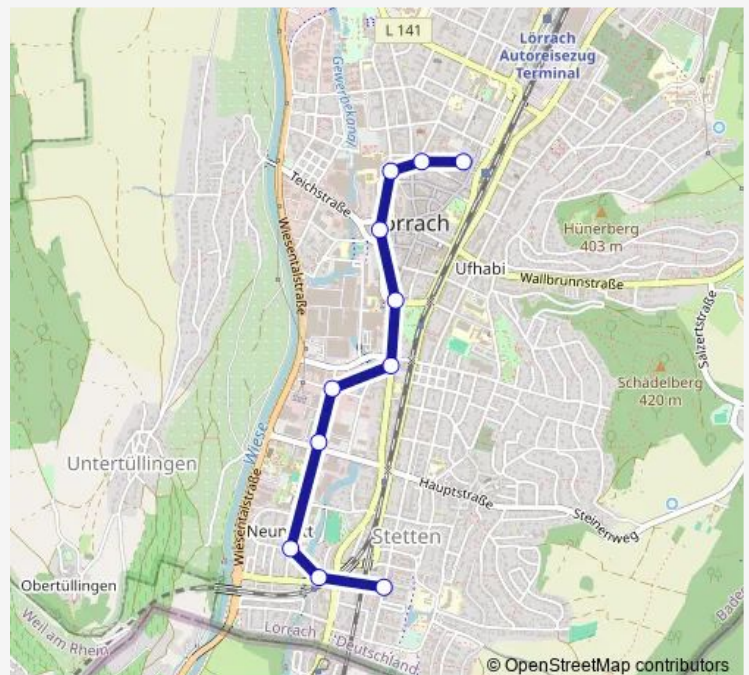

### Direction

Lörrach, Busbahnhof — Stetten (LÖ), Struve-Platz

11 stops

[Open route schedule](#)

Lörrach, Busbahnhof

Lörrach, Senigallia Platz

Lörrach, Krankenhaus

Lörrach, Weinbrennerstrasse

### Route schedule

Lörrach, Busbahnhof — Stetten (LÖ), Struve-Platz

Monday 06:40-19:40

Tuesday 06:40-19:40

Wednesday 06:40-19:40

Thursday 06:40-19:40

Friday 06:40-19:40

Saturday 06:40-19:40

### Route info

Direction: Lörrach, Busbahnhof

Stops: 11

Trip Duration: 0 hour 16 min

**Direction**

Stetten (LÖ), Struve-Platz — Lörrach, Busbahnhof

14 stops

[Open route schedule](#)

## Route info

Direction: Stetten (LÖ), Struve-Platz

Stops: 14

Trip Duration: 0 hour 17 min

9 Bus time schedules and route maps are available in an offline PDF at busmaps.com. Use the busmaps.com website to see live bus times, train schedule or subway schedule, and step-by-step directions for all public transit in Loerrach