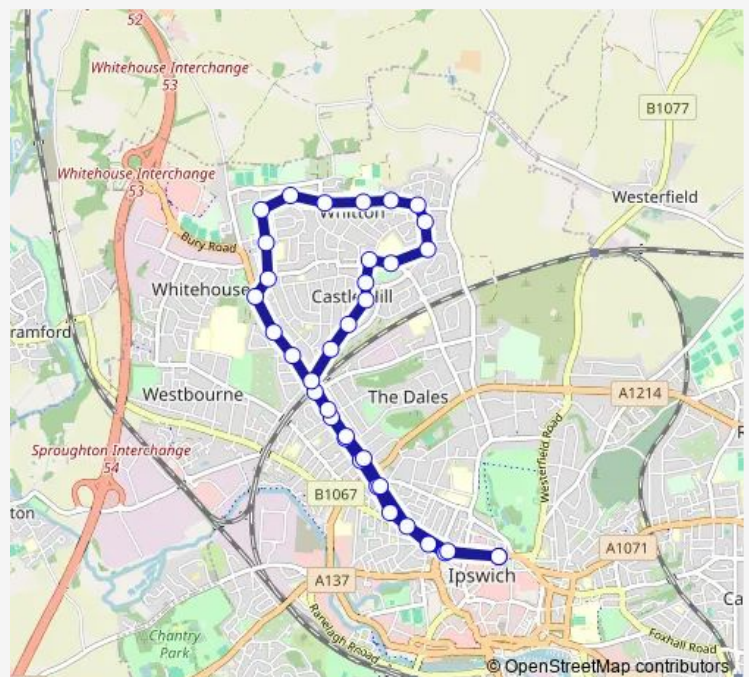

Lincoln Close

### Route schedule

Tower Ramparts Bus Station — Tower Ramparts Bus Station

Monday 05:32-21:05

Tuesday 05:32-21:05

Wednesday 05:32-21:05

Thursday 05:32-21:05

Friday 05:32-21:05

Saturday 05:54-21:05

### Route info

Direction: Tower Ramparts Bus Station

Stops: 36

Trip Duration: 0 hour 42 min

9 — Whitton Wanderer

Pearcroft Road

Recreation Ground

Elmcroft Road

## Route info

Direction: Tower Ramparts Bus Station

Stops: 35

Trip Duration: 0 hour 28 min

Willowcroft Road

Pincroft Road

Ashcroft Road

Norbridge Social Club