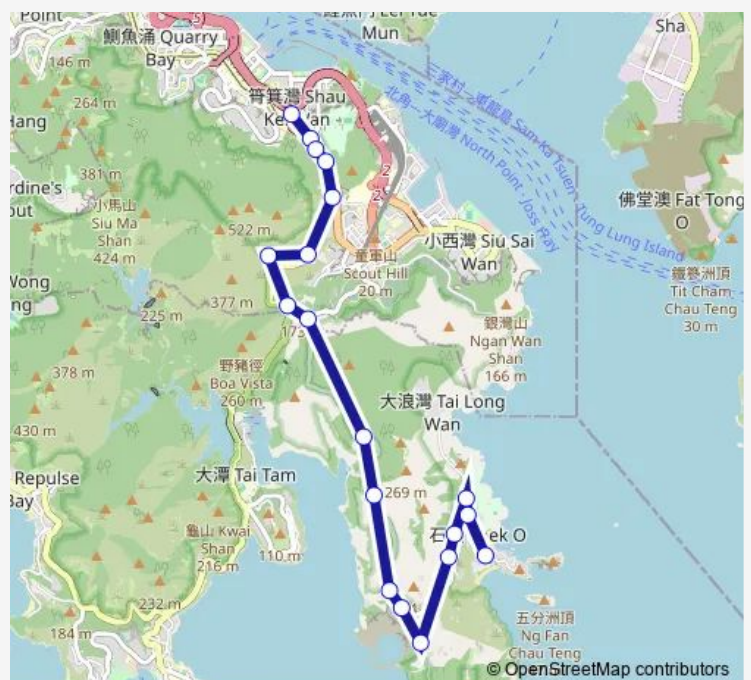

[Ctb] A Kung Ngam Road, Chai WAN Road[[Kmb+Ctb] A Kung Ngam Road/
A Kung Ngam Road, Chai WAN Road[[Kmb] A Kung Ngam Road

Route schedule

[Ctb] Shek O — [Ctb] Shau KEI Wan[[Kmb+Ctb] Shau KEI WAN BUS Terminus/
Shau KEI Wan[[Kmb] Shau KEI WAN BUS Terminus

Monday 06:00-22:00

Tuesday 06:00-22:00

Wednesday 06:00-22:00

Thursday 06:00-22:00

Friday 06:00-22:00

Saturday 06:00-23:30

Sunday 06:00-23:00

Route info

Direction: [Ctb] Shek O

Stops: 17

Trip Duration: 0 hour 30 min

■ 9 — Shau KEI WAN - Shek O

[Ctb] Shau KEI Wan[[Kmb+Ctb] Shau KEI WAN BUS Ter-
minus/
Shau KEI Wan[[Kmb] Shau KEI WAN BUS
Terminus

Direction

[Ctb] Shau KEI Wan[[Kmb+Ctb] Shau KEI WAN BUS Terminus/
Shau KEI Wan[[Kmb] Shau KEI WAN BUS Terminus — [Ctb] Shek O

Sunday —

Route info

Direction: [Ctb] Shek O

Stops: 18

Trip Duration: 0 hour 33 min

9 Bus time schedules and route maps are available in an offline PDF at busmaps.com. Use the busmaps.com website to see live bus times, train schedule or subway schedule, and step-by-step directions for all public transit in Hong Kong