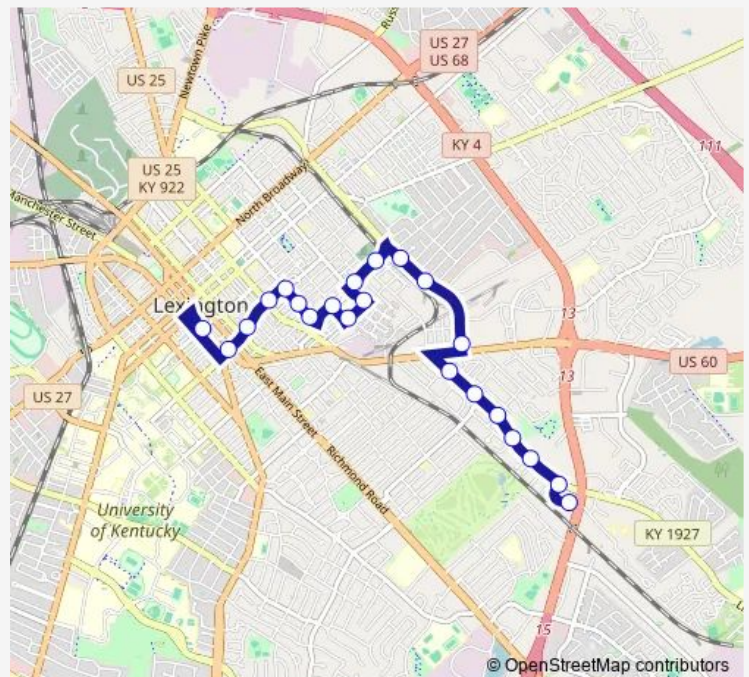

Saturday 05:53-20:37

Sunday 05:53-20:56

Route info

Direction: Creative @ Post Office

Stops: 22

Trip Duration: 0 hour 24 min

Direction

Transit Center — Creative @ Post Office

23 stops

[Open route schedule](#)

Transit Center

Elm Tree @ Main Outbound

Elm Tree @ Corral Outbound

Elm Tree @ 3rd Outbound

Elm Tree @ 4th Outbound

4th @ Race Outbound

Shropshire @ 5th Outbound

Nelson @ Triple Crown

Bluegrass Park @ Shropshire Outbound

Shropshire @ Breckenridge Outbound

Shropshire @ Shelby Outbound

Loudon @ Magoffin Outbound

Loudon @ 662 Outbound

Loudon @ 700 Outbound