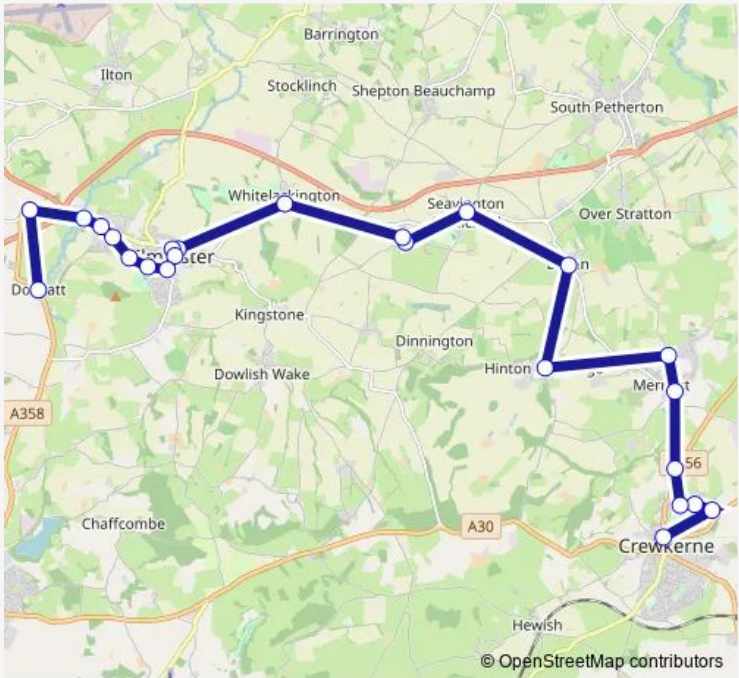

Bus 9 Crewkerne - Ilminster - Donyatt

[Go to website](#)

**Direction**  
 Kings Arms — The George Inn  
 24 stops  
[Open route schedule](#)

- Kings Arms
- Wadham School
- Laburnham Crescent
- Bincombe Drive
- Ribblesdale
- The Old Chapel
- The Church
- The Crossroads
- Court Farm
- New Road
- Rowdells Orchard
- The Peels
- War Memorial
- Blackdown View
- Holly Cottage
- Market House
- Orchard Vale
- Canal Way
- Medical Centre
- Minster View
- Trafalgar Court

Route schedule  
 Kings Arms — The George Inn

Monday	08:45-13:25
Tuesday	08:45-13:25
Wednesday	08:45-13:25
Thursday	08:45-13:25
Friday	08:45-13:25
Saturday	—
Sunday	—

Route info  
 Direction: Kings Arms  
 Stops: 24  
 Trip Duration: 0 hour 52 min

## Route schedule

The George Inn — George Hotel

Monday 08:29-12:30

---

Tuesday 08:29-12:30

---

Wednesday 08:29-12:30

---

## Route info

Direction: The George Inn

Stops: 27

Trip Duration: 0 hour 52 min

Wadham School

George Hotel

9 Bus time schedules and route maps are available in an offline PDF at [busmaps.com](https://busmaps.com). Use the [busmaps.com](https://busmaps.com) website to see live bus times, train schedule or subway schedule, and step-by-step directions for all public transit in Taunton