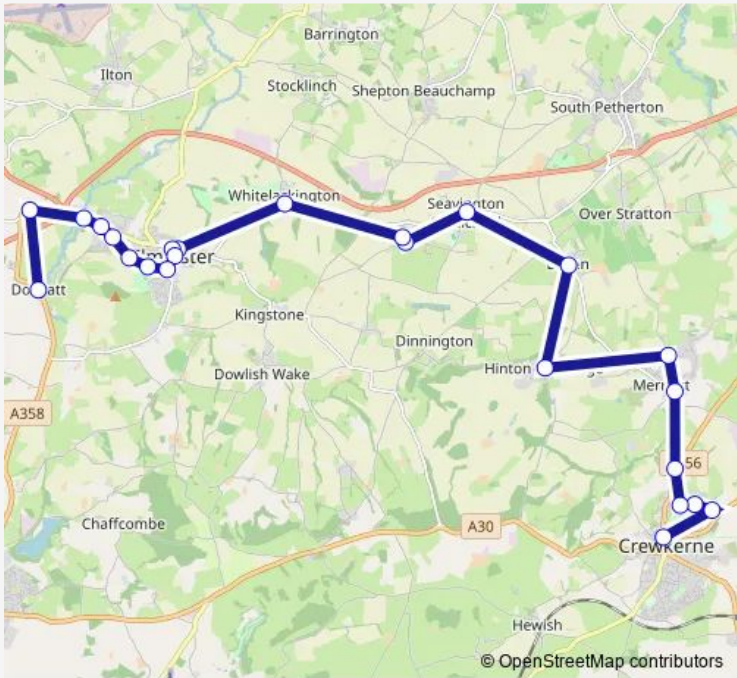

Bus 9 Crewkerne - Ilminster - Donyatt

[Go to website](#)

Direction
 Kings Arms — The George Inn
 24 stops
[Open route schedule](#)

- Kings Arms
- Wadham School
- Laburnham Crescent
- Bincombe Drive
- Ribblesdale
- The Old Chapel
- The Church
- The Crossroads
- Court Farm
- New Road
- Rowdells Orchard
- The Peels
- War Memorial
- Blackdown View
- Holly Cottage
- Market House
- Orchard Vale
- Canal Way
- Medical Centre
- Minster View
- Trafalgar Court

Route schedule
 Kings Arms — The George Inn

Monday	08:45-13:25
Tuesday	08:45-13:25
Wednesday	08:45-13:25
Thursday	08:45-13:25
Friday	08:45-13:25
Saturday	—
Sunday	—

Route info
 Direction: Kings Arms
 Stops: 24
 Trip Duration: 0 hour 52 min

9 — Crewkerne - Ilminster - Donyatt **BusMaps**

Horlicks Factory

Herne House

The George Inn

Direction

The George Inn — George Hotel

27 stops

[Open route schedule](#)

Saturday —

Sunday —

Route info

Direction: The George Inn

Stops: 27

Trip Duration: 0 hour 52 min

Wadham School

George Hotel