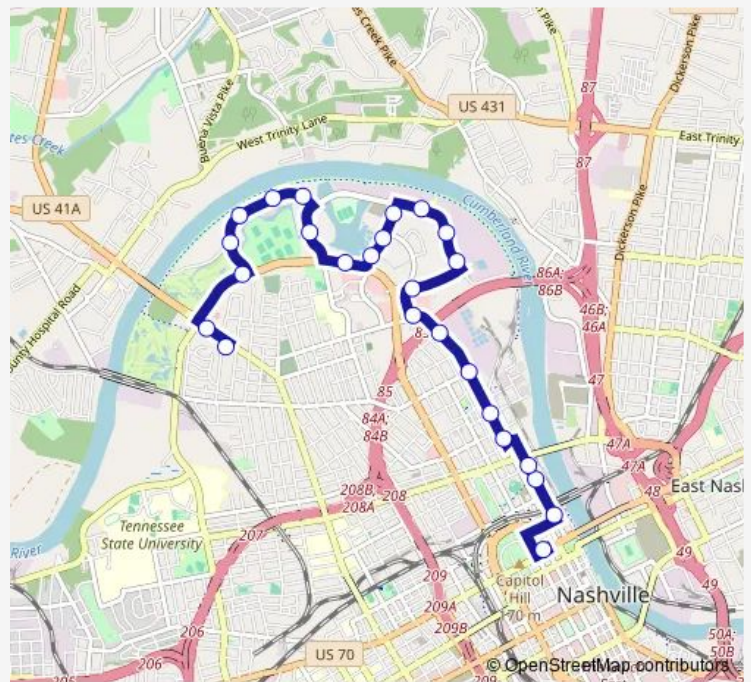

[Go to website](#)

**Direction**  
 Central 4TH AVE - BAY 13 — N Nashville TC BAY 3  
 25 stops  
[Open route schedule](#)

- Central 4TH AVE - BAY 13
- 2ND AVE & GAY ST Nb
- 2ND AVE & Stockyard Blvd Nb
- 2ND AVE N & Junior Gilliam WAY Nb
- 3RD AVE N & Madison ST Nb
- 3RD AVE N & Taylor ST Nb
- 3RD AVE N & Garfield ST Nb
- 3RD AVE N & Coffee ST Nb
- Dominican DR & French Landing DR Wb
- Vantage WAY & French Landing DR Eb
- Great Circle RD & Vantage WAY Nb
- Great Circle RD & Athens WAY Wb
- Great Circle RD & Athens WAY Wb
- Athens WAY & Great Circle Sb
- Athens WAY & French Landing DR Sb
- Athens WAY & Metrocenter Sb
- Metrocenter & Athens WAY Wb
- Great Circle RD & Rosa L Parks Blvd Nb
- Mainstream DR & Great Circle RD Wb
- Mainstream DR & Freeland RD Wb
- Mainstream DR & Freeland RD Wb

Route schedule  
 Central 4TH AVE - BAY 13 — N Nashville TC BAY 3

Monday	06:07-17:30
Tuesday	06:07-17:30
Wednesday	06:07-17:30
Thursday	06:07-17:30
Friday	06:07-17:30
Saturday	—
Sunday	—

Route info  
 Direction: Central 4TH AVE - BAY 13  
 Stops: 25  
 Trip Duration: 0 hour 23 min

9 — Metrocenter

Mainstream DR & Freeland STN RD Sb

Rosa L Parks Blvd & Mainstream DR Wb

Clarksville Pike & ED Temple Blvd S

N Nashville TC BAY 3

**Direction**

N Nashville TC BAY 3 — Central 4TH AVE - BAY 13

## Route info

Direction: N Nashville TC BAY 3

Stops: 26

Trip Duration: 0 hour 25 min

9 Bus time schedules and route maps are available in an offline PDF at [busmaps.com](https://busmaps.com). Use the [busmaps.com](https://busmaps.com) website to see live bus times, train schedule or subway schedule, and step-by-step directions for all public transit in Nashville