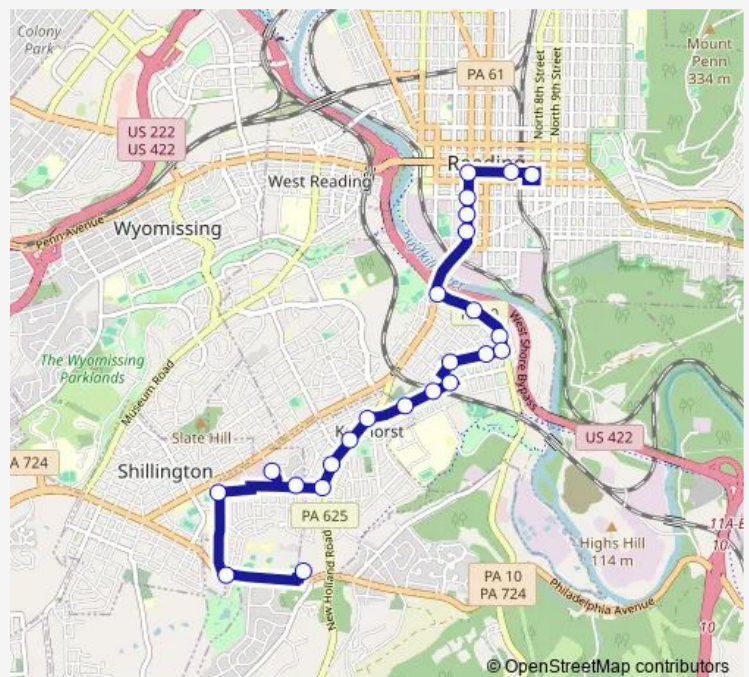

5th St. & Laurel St. Farside Nb

5th St. & Bingaman St. Farside Nb

5th St. & Spruce St. Farside Nb

5th St. & Chestnut St. Farside Nb

5th St. & Franklin St. Farside Eb

Barta Transportation Center

Route schedule

Route info

Direction: Redner's At Kenhorst Plaza

Stops: 20

Trip Duration: 0 hour 33 min

9 — Grill via Kenhorst

Direction

Barta Transportation Center — Redner's At Kenhorst Plaza

24 stops

[Open route schedule](#)

Barta Transportation Center

6th St. & Cherry St. Mid Block Wb

4th St. & Cherry St. Farside Sb

4th St. & Chestnut St. Farside Sb

4th St. & Spruce St. Farside Sb

4th St. & Pine St. Farside Sb

Sunday —

Route info

Direction: Barta Transportation Center

Stops: 24

Trip Duration: 0 hour 27 min

Direction

undefined — undefined

0 stops