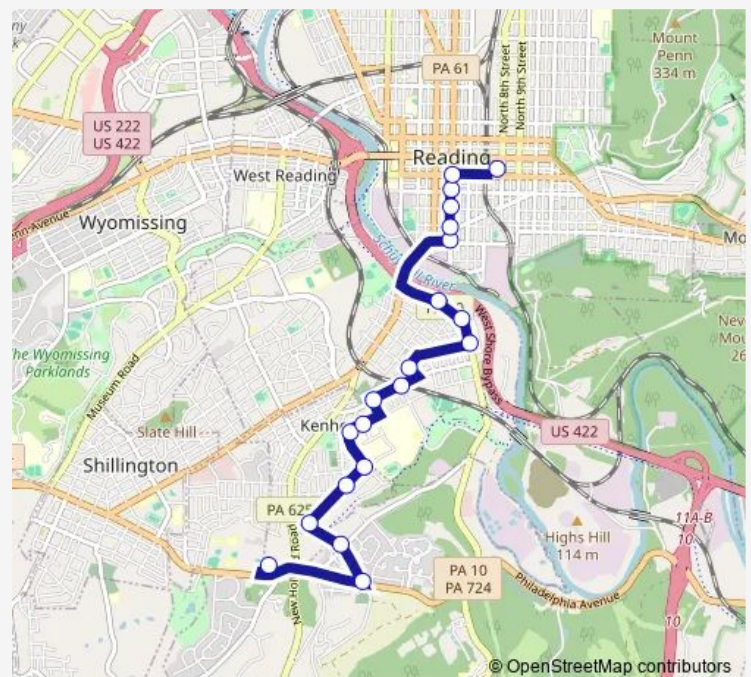

5th St. & Laurel St. Farside Nb

5th St. & Bingaman St. Farside Nb

5th St. & Spruce St. Farside Nb

5th St. & Chestnut St. Farside Nb

5th St. & Franklin St. Farside Eb

Barta Transportation Center

Route schedule

Route info

Direction: Redner's At Kenhorst Plaza

Stops: 20

Trip Duration: 0 hour 33 min

9 — Grill via Kenhorst

Direction

Barta Transportation Center — Redner's At Kenhorst Plaza

24 stops

[Open route schedule](#)

Barta Transportation Center

6th St. & Cherry St. Mid Block Wb

4th St. & Cherry St. Farside Sb

4th St. & Chestnut St. Farside Sb

4th St. & Spruce St. Farside Sb

4th St. & Pine St. Farside Sb

Sunday —

Route info

Direction: Barta Transportation Center

Stops: 24

Trip Duration: 0 hour 27 min

Direction

undefined — undefined

0 stops