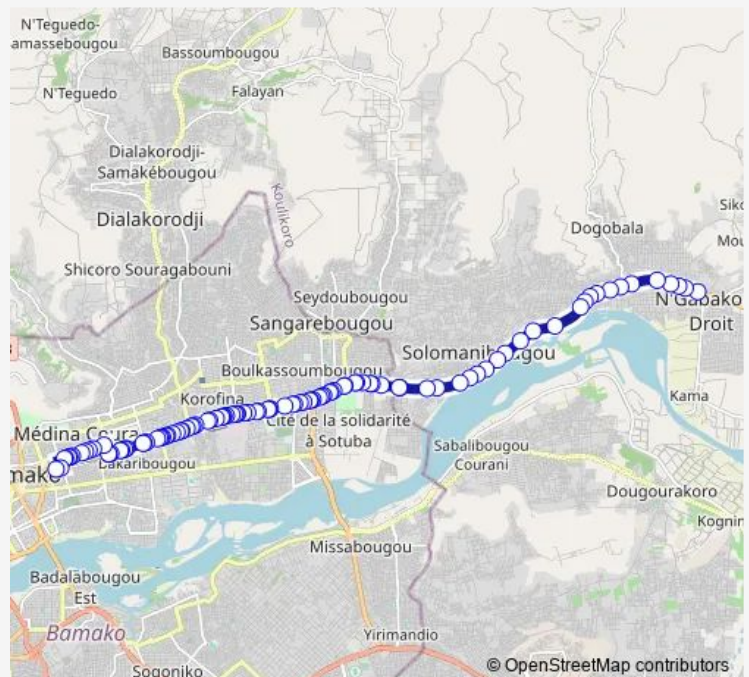

### Route schedule

Arrêt Moribabougou Terminus — Railda L9

|           |       |
|-----------|-------|
| Monday    | 08:05 |
| Tuesday   | 08:05 |
| Wednesday | 08:05 |
| Thursday  | 08:05 |
| Friday    | 08:05 |
| Saturday  | 08:05 |
| Sunday    | 08:05 |

### Route info

Direction: Arrêt Moribabougou Terminus

Stops: 102

Trip Duration: 1 hour 10 min

9 — Sotrama 9 : Railda ⇌ Moribabougou

BusMaps

So Carré

Virage Titibougou