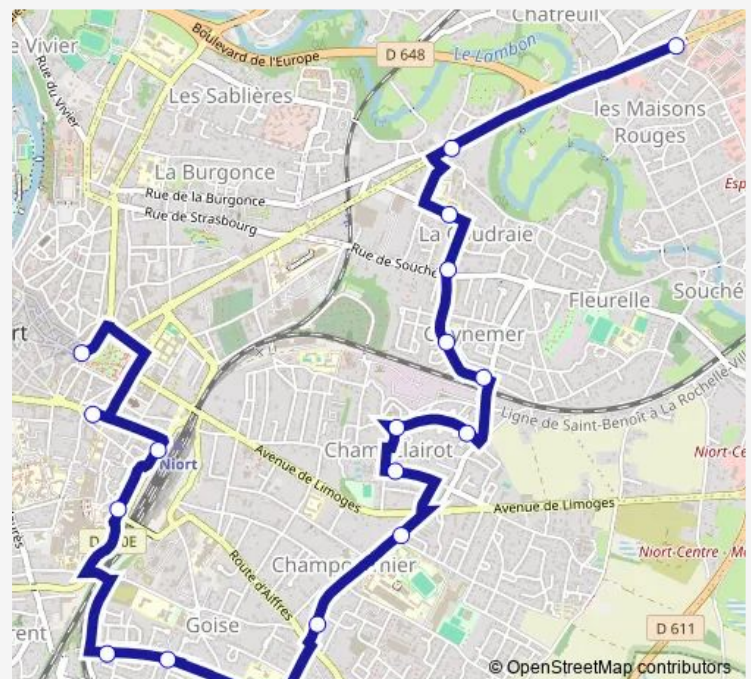

Hopital

Gare SnCF

Roulage

Route schedule

Maisons Rouges — Breche

Monday 08:10

Tuesday 08:10

Wednesday 08:10

Thursday 08:10

Friday 08:10

Saturday —

Sunday —

Route info

Direction: Maisons Rouges

Stops: 22

Trip Duration: 0 hour 34 min

Direction

Breche — Maisons Rouges

18 stops

[Open route schedule](#)

Breche

Roulage

Gare SnCF

Hopital