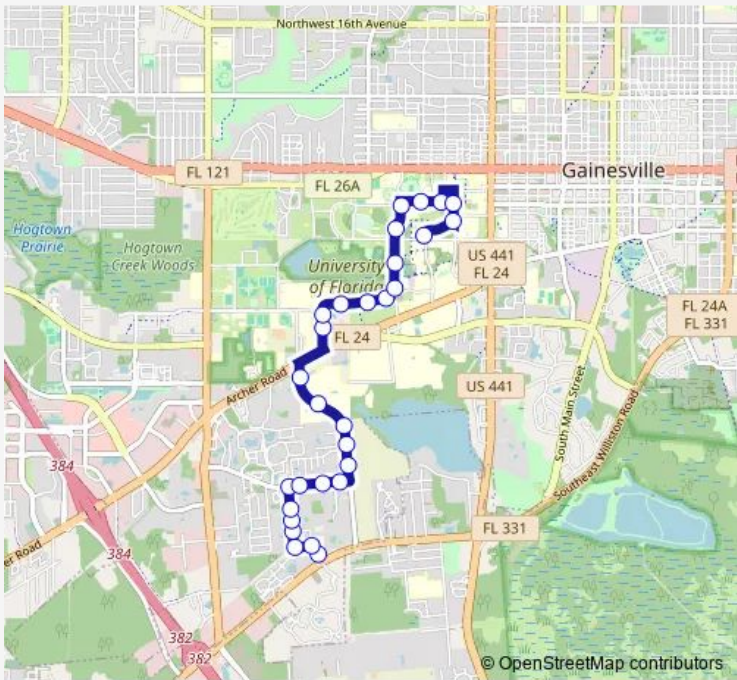

**Bus 9 Reitz Union To Hunters Run**

[Go to website](#)

**Direction**  
 Reitz Union — Hunters Run  
 17 stops  
[Open route schedule](#)

- Reitz Union
- Commuter Lot Parking Garage
- Cancer & Genetics Research Center
- Lake Alice Conservation Area
- Ifas Lab
- Campus Edge Condominiums
- Mt Vernon Apartments
- University Commons
- University of Florida Energy Research
- University Club Apartments
- Towne Parc Apartments
- Southwood Apartments
- Gator Place Condominiums
- Countryside at the University Apartments
- Southbound SW 23rd Street @ Williston Road
- The Polos Apartments
- Hunters Run

Route schedule  
 Reitz Union — Hunters Run

Monday	07:00-22:58
Tuesday	07:00-22:58
Wednesday	07:00-22:58
Thursday	07:00-22:58
Friday	07:00-22:58
Saturday	—
Sunday	—

Route info  
 Direction: Reitz Union  
 Stops: 17  
 Trip Duration: 0 hour 12 min

9 — Reitz Union To Hunters Run **BusMaps**

**Direction**

Hunters Run — Reitz Union

29 stops

[Open route schedule](#)

Hunters Run

Westbound SW 40th Place @ NW 26th Terrace

Hideaway Apartments

## Route info

Direction: Hunters Run

Stops: 29

Trip Duration: 0 hour 23 min

The Hub

Turlington Hall

Rawlings Hall

Reitz Union