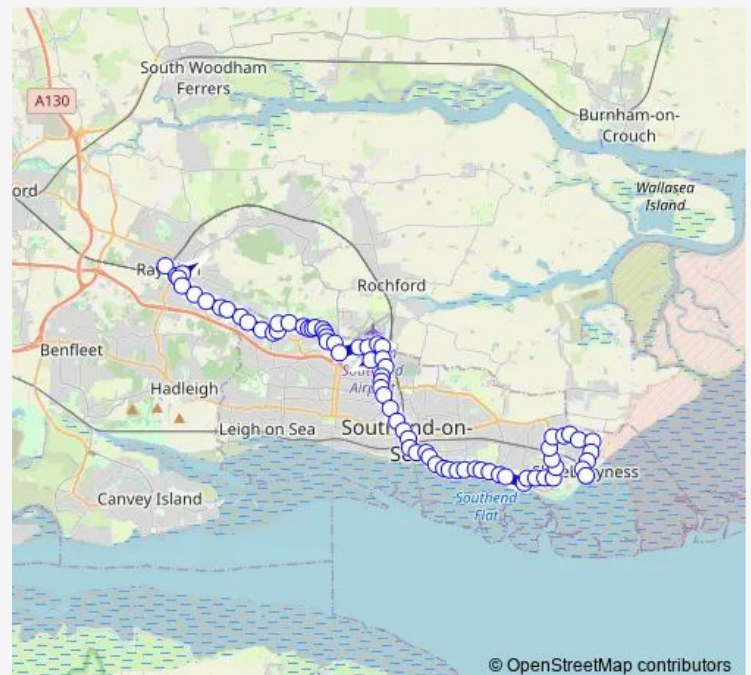

Scotts Park Surgery

The Loyal Toast PH

Rockall

Route schedule

Railway Station — Landwick Cottages

Monday 05:41-23:06

Tuesday 05:41-23:06

Wednesday 05:41-23:06

Thursday 05:41-23:06

Friday 05:41-23:06

Saturday 07:43-23:06

Sunday 17:52-21:22

Route info

Direction: Railway Station

Stops: 77

Trip Duration: 1 hour 19 min