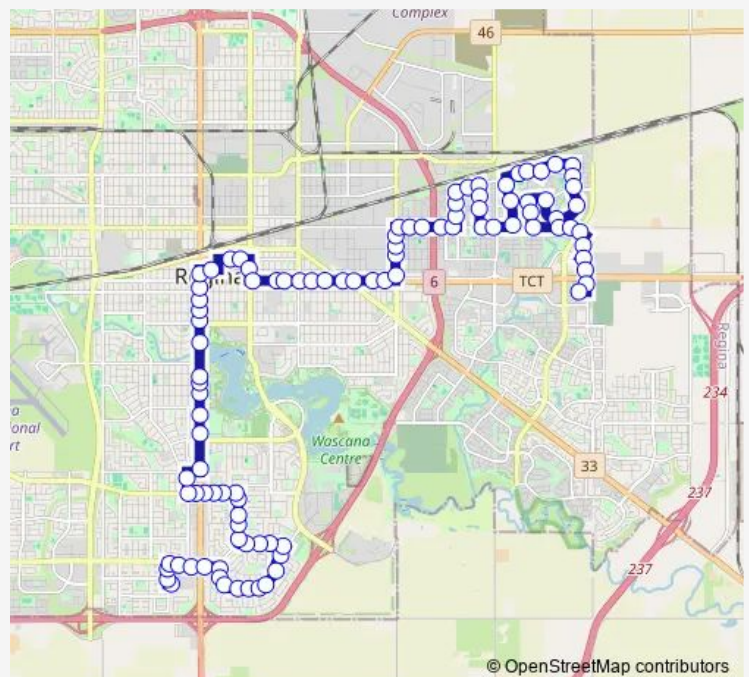

Grant Dr @ Castle Rd (Wb)

Grant Dr @ Academy Park Rd (Wb)

Massey Rd @ Grant Dr (Nb)

Route schedule

Southland Mall @ Plainsview Rd (Wb) — Westfair Rd @ Superstore (Wb)

Monday 05:27-01:17⁺¹

Tuesday 05:27-01:17⁺¹

Wednesday 05:27-01:17⁺¹

Thursday 05:27-01:17⁺¹

Friday 05:27-01:17⁺¹

Saturday 05:57-23:17

Sunday 07:27-17:57

Route info

Direction: Southland Mall @ Plainsview Rd (Wb)

Stops: 99

Trip Duration: 1 hour 15 min

9 — Parkridge - Albert Park

Massey Rd @ Balfour Dr (Nb)

Massey Rd @ Parker Ave (Nb)

Massey Rd @ Davis Pl (Nb)

Parliament Ave @ Massey Rd (Wb)

Parliament Ave @ Bell St (Wb)

Parliament Ave @ Procter Pl (Wb)

Saturday 06:12-23:19

Sunday 07:42-17:42

Route info

Direction: Westfair Rd @ Superstore (Wb)

Stops: 88

Trip Duration: 1 hour 15 min

Dewdney Ave @ Edgar St (Wb)

Winnipeg St @ Dewdney Ave (Sb)