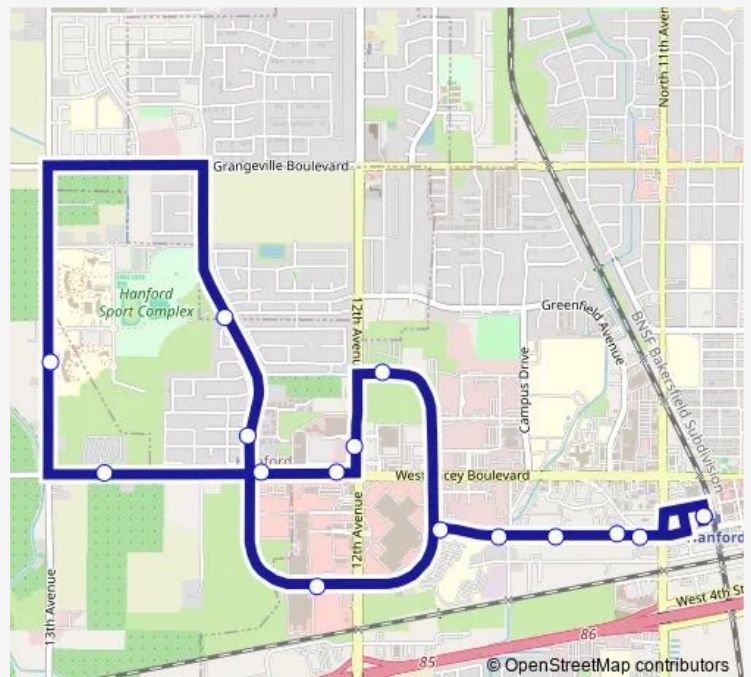

### Direction

Kart Transfer Center — Kart Transfer Center

16 stops

[Open route schedule](#)

Kart Transfer Center

7th @ Medical Centers

Kings County Court House

12th @ Centennial Plaza

### Route schedule

Kart Transfer Center — Kart Transfer Center

Monday	06:30-19:30
Tuesday	06:30-19:30
Wednesday	06:30-19:30
Thursday	06:30-19:30
Friday	06:30-19:30
Saturday	10:00-16:00
Sunday	—

### Route info

Direction: Kart Transfer Center

Stops: 16

Trip Duration: 0 hour 30 min

9 — Yellow Line

9 Bus time schedules and route maps are available in an offline PDF at [busmaps.com](https://busmaps.com). Use the [busmaps.com](https://busmaps.com) website to see live bus times, train schedule or subway schedule, and step-by-step directions for all public transit in Hanford