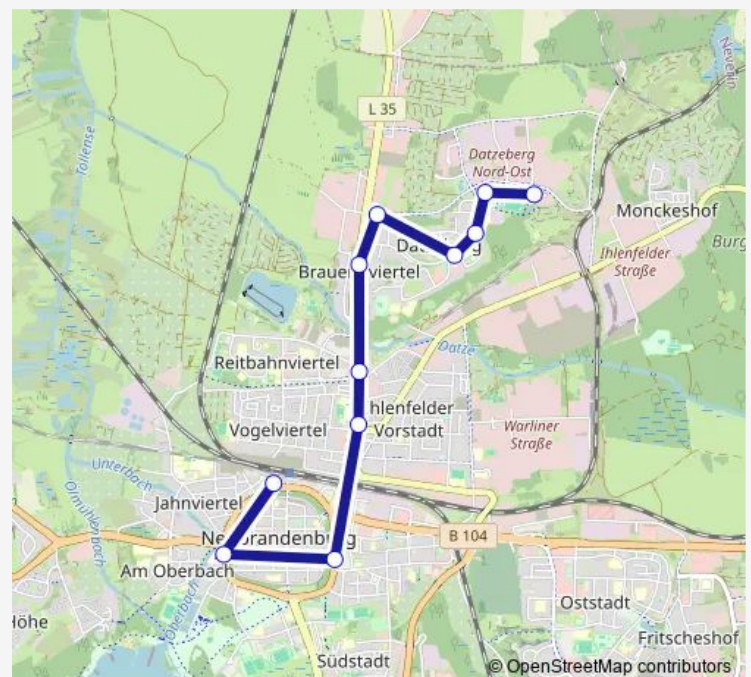

Thursday 04:56-22:20

Friday 04:56-22:20

Saturday 04:58-22:20

Sunday 04:58-22:20

Route info

Direction: Neubrandenburg Chausseehaus

Stops: 15

Trip Duration: 0 hour 24 min

Direction

Neubrandenburg, Diakonie — Neubrandenburg, ZOB (Ea)

9 stops

[Open route schedule](#)

Neubrandenburg, Diakonie

Neubrandenburg, Datzeberg

Neubrandenburg, Uns Hüsung

Neubrandenburg, U.-Bräsig-Str.

Stops: 9

Trip Duration: 0 hour 15 min

Direction

Neubrandenburg, ZOB (Ea) — Neubrandenburg, Diakonie

11 stops

[Open route schedule](#)

Neubrandenburg, ZOB (Ea)

Neubrandenburg Treptower Tor

Saturday 05:20-17:15

Sunday 05:20-16:15

Route info

Direction: Neubrandenburg, ZOB (Ea)

Stops: 11

Trip Duration: 0 hour 18 min

Direction

Neubrandenburg Warliner Str. — Neubrandenburg, Diakonie