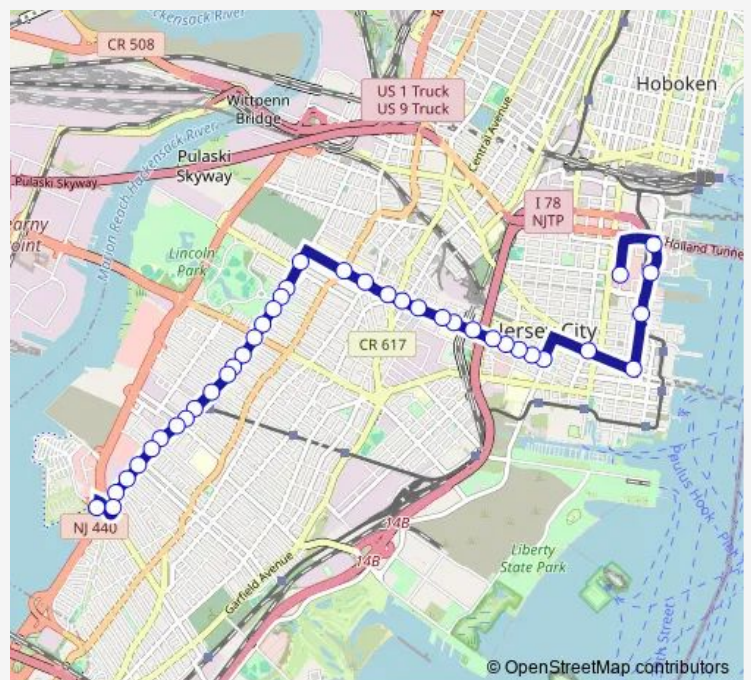

West Side AVE AT Boyd Ave

West Side AVE AT Union St

West Side AVE AT Lexington Ave

West Side AVE AT Communipaw Ave

West Side AVE AT Harrison Ave

West Side AVE AT Gifford Ave

West Side AVE AT Kensington Ave

West Side AVE AT Fairview Ave

West Side AVE AT Fairmount Ave

Montgomery ST AT JFK Blvd

Route schedule

NJ RT 440 AT DANFORTH AVE (SOCIETY HILL) — Newport Centre Mall

Monday	06:30-18:30
Tuesday	06:30-18:30
Wednesday	06:30-18:30
Thursday	06:30-18:30
Friday	06:30-18:30
Saturday	10:00-19:00
Sunday	10:00-19:00

Route info

Direction: NJ RT 440 AT DANFORTH AVE (SOCIETY HILL)

Stops: 38

Trip Duration: 0 hour 38 min

Montgomery ST AT Britton St

Montgomery ST AT Boland St

MONTGOMERY ST AT BERGEN AVE

MONTGOMERY ST AT JORDAN AVE

Friday 06:38-19:23

Saturday 10:11-19:11

Sunday 10:14-19:19

Route info

Direction: Newport Centre Mall

Stops: 39

Trip Duration: 0 hour 41 min

West Side AVE AT Communipaw Ave