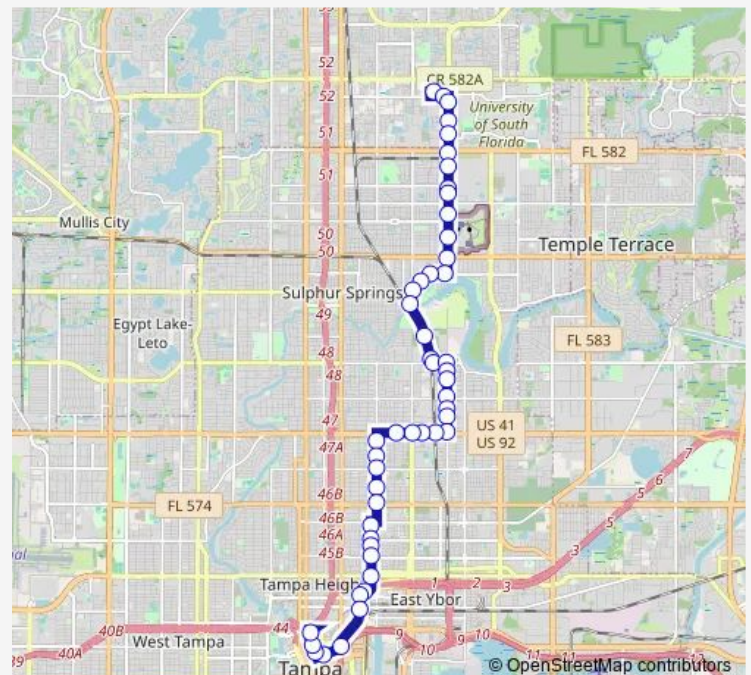

Sligh Av @ Rowlett Park Dr

Sligh Av @ 30th St

### Route schedule

University Area Transit Center — Marion Transit Center

Monday 04:50-21:55

Tuesday 04:50-21:55

Wednesday 04:50-21:55

Thursday 04:50-21:55

Friday 04:50-21:55

Saturday 05:50-21:50

### Route info

Direction: University Area Transit Center

Stops: 49

Trip Duration: 0 hour 36 min

9 — 15th/30th Street

30th St @ Pocahontas Av

30th St @ Diana Ct

30th St @ Hanna Av

## Route info

Direction: Marion Transit Center

Stops: 48

Trip Duration: 0 hour 35 min

30th St @ Pocahontas Av

30th St @ Sligh Av

Sligh Av @ Rowlett Park Dr

Rowlett Park Dr @ Sligh Av