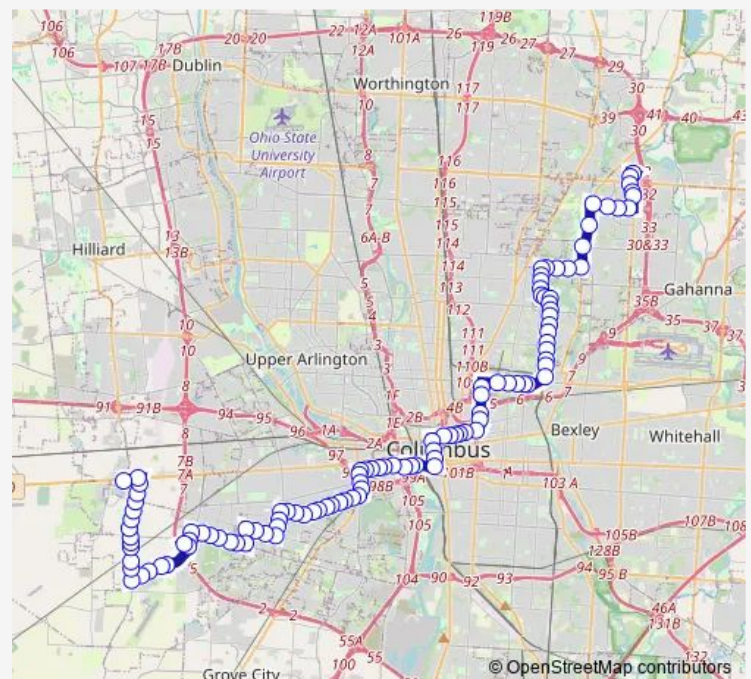

Norton RD & Lindbergh Blvd

Norton RD & Baytree Dr

Norton RD & Kendrick Dr

Norton RD & Chanwick Dr

Georgesville RD & Norton Rd

Georgesville Service RD & Lone Eagle St

Georgesville Service RD & Krieger St

Georgesville Service RD & Boltonfield St

Walmart Georgesville Rd

Georgesville & Parkwick Dr

Georgesville RD & Hall Rd

Route schedule

Westwoods Park AND Ride — Easton Terminal BAY 6

Monday 05:02-22:01

Tuesday 05:02-22:01

Wednesday 05:02-22:01

Thursday 05:02-22:01

Friday 05:02-22:01

Saturday 05:02-21:01

Sunday 04:59-21:01

Route info

Direction: Westwoods Park AND Ride

Stops: 112

Trip Duration: 1 hour 47 min

Demorest RD Shopping Center

Demorest RD & Briggs Rd

Briggs RD & S Brinker Ave

Briggs RD & Binns Blvd

Hague AVE & Briggs Rd

Hague AVE & Rosedale Ave

Hague AVE & Vanderberg Ave

W Mound ST & S Hague Ave