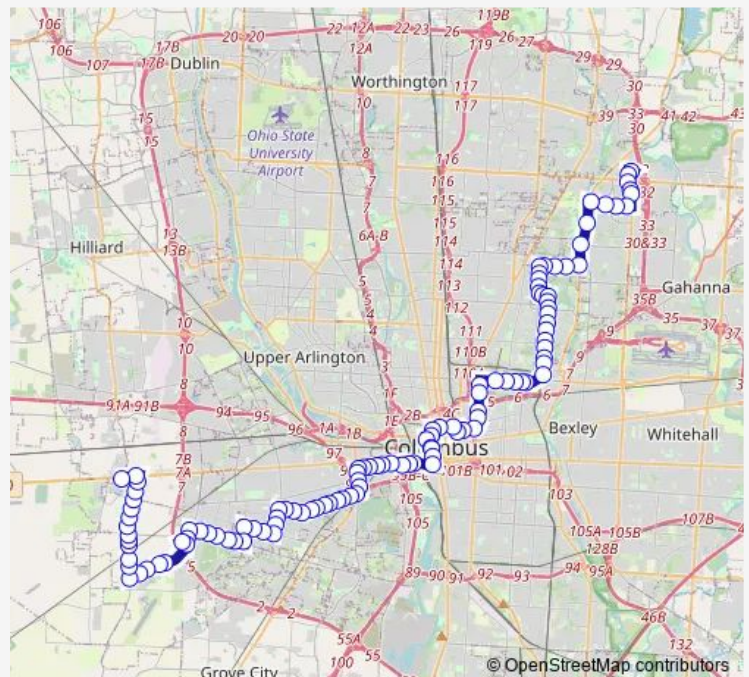

Perdue AVE & Minnesota Ave

Earl AVE & Perdue Ave

Myrtle AVE & Woodland Ave

**Route schedule**

Easton Terminal BAY 8 — Westwoods Park AND Ride

Monday 04:54-22:05

Tuesday 04:54-22:05

Wednesday 04:54-22:05

Thursday 04:54-22:05

Friday 04:54-22:05

Saturday 04:54-21:04

Sunday 04:38-21:07

**Route info**

Direction: Easton Terminal BAY 8

Stops: 109

Trip Duration: 1 hour 38 min

9 — W Mound/Brentnell

Brentnell AVE & Myrtle Ave

Brentnell AVE & Marcia Dr

Brentnell AVE & Mock Rd

Brentnell AVE & Delavan Dr

Brentnell AVE & Middlehurst Dr

Brentnell AVE & Argyle Dr

Brentnell AVE & Holt Ave

Brentnell AVE & Oriole Pl

1257 Brentnell Ave

Brentnell AVE & Woodward Ave

Brentnell AVE & Leonard Ave

E 5TH AVE & Parkwood Ave

E 5TH AVE & Taylor Ave

E 5TH AVE & Bassett Ave

E 5TH AVE & Joyce Ave