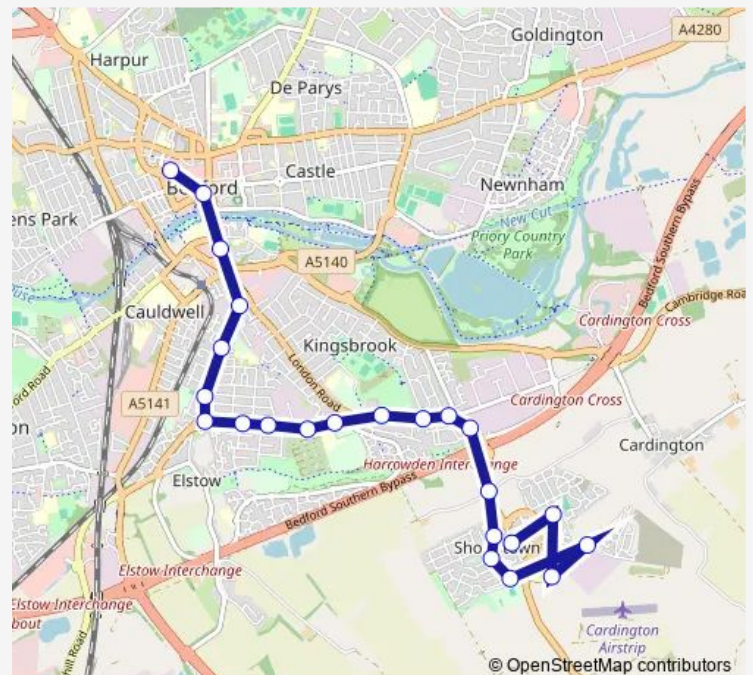

### Route schedule

Bus Station — The Crescent

Monday 07:40-23:30

Tuesday 07:40-23:30

Wednesday 07:40-23:30

Thursday 07:40-23:30

Friday 07:40-23:30

Saturday 07:30-23:30

### Route info

Direction: Bus Station

Stops: 23

Trip Duration: 0 hour 30 min

9 — Bedford - Stevenage

Potter Meadows

The Crescent