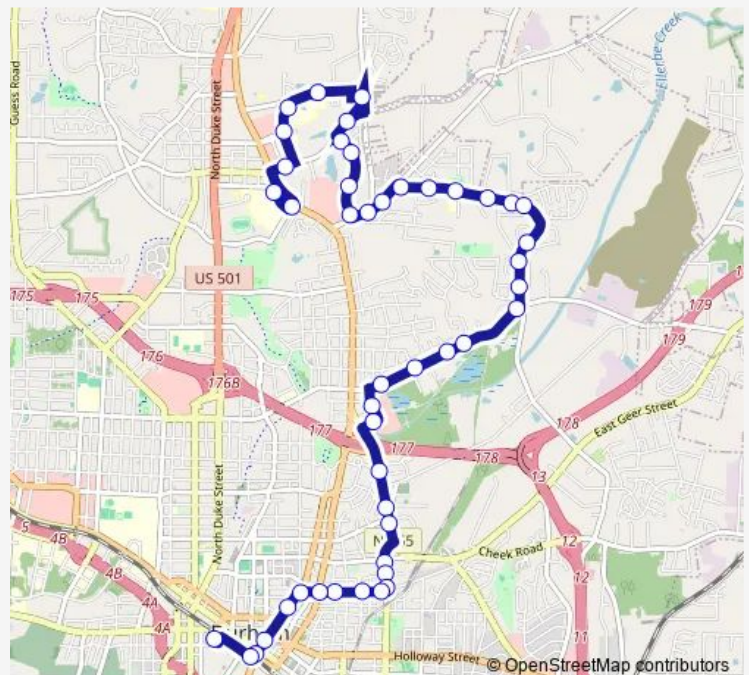

Dearborn Dr at Old Oxford Rd (Sb)

Dearborn Dr at Cannada Ave (Disciples Ch)

Dearborn Dr at Usher St (Lakeview School)

Dearborn Dr at Ader St

Dearborn Dr at Ruth St

Dearborn Dr at Apollo St (Sb)

Dearborn Dr at Maplewood Dr (Sb)

Route schedule

Duke Regional Hospital (Sb) — Durham Station

Monday 05:12-23:12

Tuesday 05:12-23:12

Wednesday 05:12-23:12

Thursday 05:12-23:12

Friday 05:12-23:12

Saturday 05:12-23:12

Sunday 06:12-20:12

Route info

Direction: Duke Regional Hospital (Sb)

Stops: 46

Trip Duration: 0 hour 43 min

9 — 9: Dearborn - Duke Rgnl - BEN Frkln Blvd

Dearborn Dr at Deer Run

Dearborn Dr at Wiley Ave

Duke Regional Hospital (Sb) — Durham Station

55 stops

[Open route schedule](#)

Duke Regional Hospital (Sb)

Olympic Ave at Roxboro Rd

Carver St at Patrick Henry Dr (Eb)

Ben Franklin Blvd at William Penn Pl (Nb)