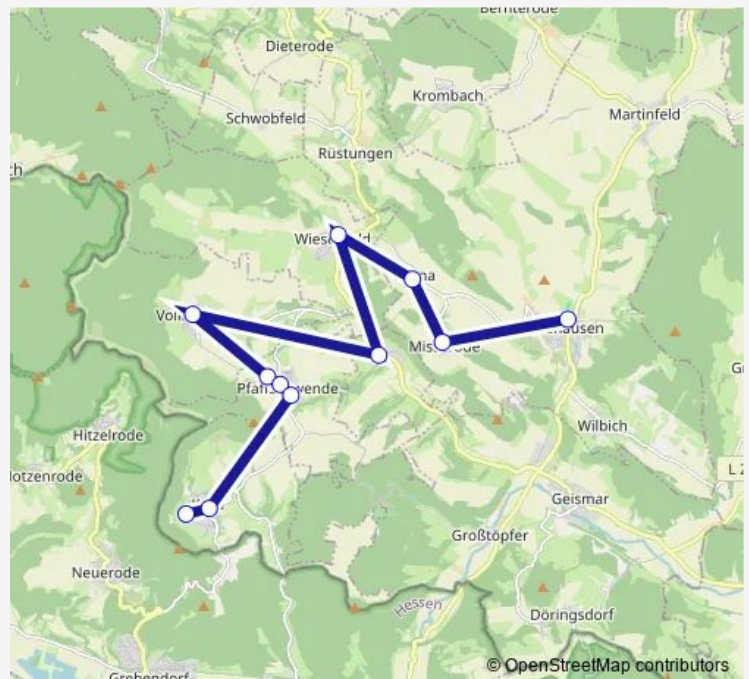

Bernterode, Ober Eichsfeld

### Route schedule

Kella, Wendeschleife — Heilbad Heiligenstadt, ZOB

Monday 05:42-15:45

Tuesday 05:42-15:45

Wednesday 05:42-15:45

Thursday 05:42-15:45

Friday 05:42-15:45

Saturday —

### Route info

Direction: Kella, Wendeschleife

Stops: 27

Trip Duration: 1 hour 22 min

Kalteneber, Mitte

Kalteneber, Flußstraße

Heilbad Heiligenstadt, Forsthaus

Heilbad Heiligenstadt, Margarethenweg

## Route info

Direction: Schwobfeld

Stops: 6

Trip Duration: 0 hour 23 min