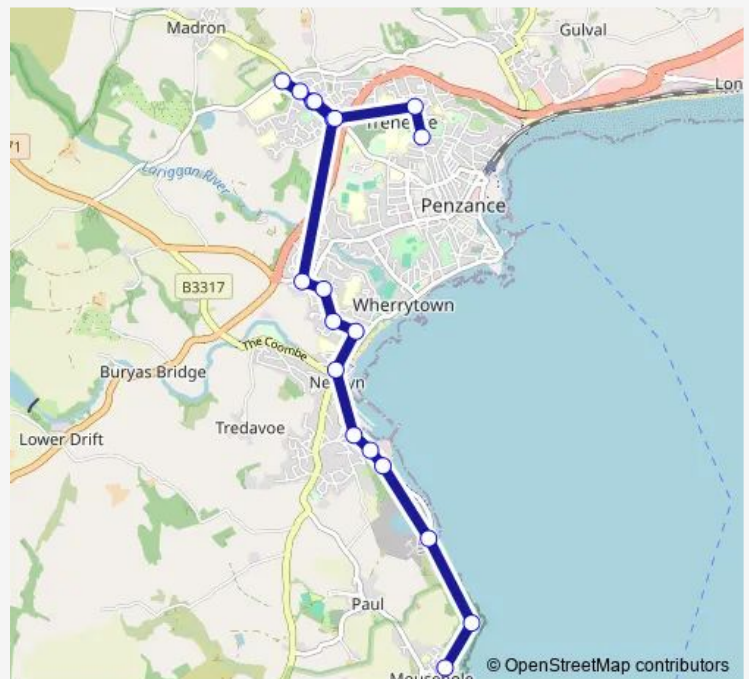

Humphry Davy School

Route schedule

The Old Coastguard Hotel — Humphry Davy School

Monday 07:45

Tuesday 07:45

Wednesday 07:45

Thursday 07:45

Friday 07:45

Saturday —

Sunday —

Route info

Direction: The Old Coastguard Hotel

Stops: 19

Trip Duration: 0 hour 40 min

9 — Mousehole - Penzance Schools

Direction

Mounts Bay School — The Old Coastguard Hotel

22 stops

[Open route schedule](#)

Mounts Bay School

Haig Place

Sona Merg Close

Pink Lodge

St Clare

St Clare Street

Tremenhere Road

Humphry Davy School

The Close

Treneere Stores

Rope Walk

Croft Road

Creeping Lane