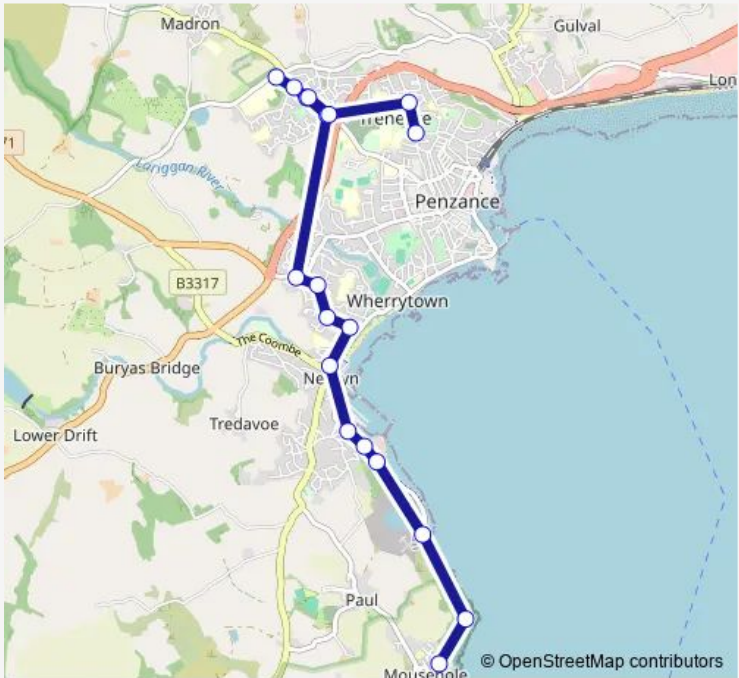

# Bus 9 Mousehole - Penzance Schools

[Go to website](#)

**Direction**  
 The Old Coastguard Hotel — Humphry Davy School  
 19 stops  
[Open route schedule](#)

- The Old Coastguard Hotel
- Caravan Park
- Rosekilly
- Opp Lay By
- Navy Inn Court
- Red Lion
- Newlyn Bridge
- Bottom of Lidden Road
- Creeping Lane
- Croft Road
- Rope Walk
- Sona Merg Close
- Haig Place
- Top of Bolitho Road
- Mounts Bay School
- Haig Place
- Sona Merg Close
- The Close
- Humphry Davy School

Route schedule  
 The Old Coastguard Hotel — Humphry Davy School

Monday	07:45
Tuesday	07:45
Wednesday	07:45
Thursday	07:45
Friday	07:45
Saturday	—
Sunday	—

Route info  
 Direction: The Old Coastguard Hotel  
 Stops: 19  
 Trip Duration: 0 hour 40 min

## Direction

Mounts Bay School — The Old Coastguard Hotel

22 stops

[Open route schedule](#)

Mounts Bay School

Haig Place

Sona Merg Close

Pink Lodge

St Clare

St Clare Street

Tremenhere Road

Humphry Davy School

The Close

Treneere Stores

Rope Walk

Croft Road