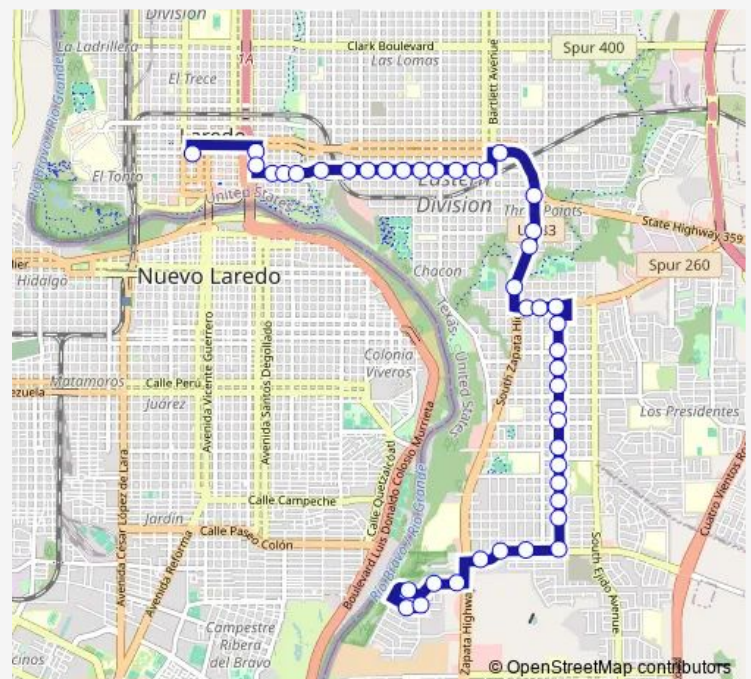

### Route schedule

El Metro Transit Center — Nogal @ Bogamvillia

Monday 06:20-20:00

Tuesday 06:20-20:00

Wednesday 06:20-20:00

Thursday 06:20-20:00

Friday 06:20-20:00

Saturday 06:20-20:00

### Route info

Direction: El Metro Transit Center

Stops: 44

Trip Duration: 0 hour 40 min

Jaime Zapata Memorial Hwy @ Texas

Jaime Zapata Memorial Hwy @ Louisiana

Jaime Zapata & New York

S New York @ Barrios

## Direction

Nogal @ Bogamvillia — El Metro Transit Center

38 stops

[Open route schedule](#)

Nogal @ Bogamvillia

Riverhill @ Ebony

Riverhill @ Daffodil

Riverhill @ S Zapata HWY ( Whataburger)

## Route info

Direction: Nogal @ Bogamvillia

Stops: 38

Trip Duration: 0 hour 40 min

Market @ Tapeyeste

Market @ Meadow

Market @ Mcpherson

Market @ Hendricks