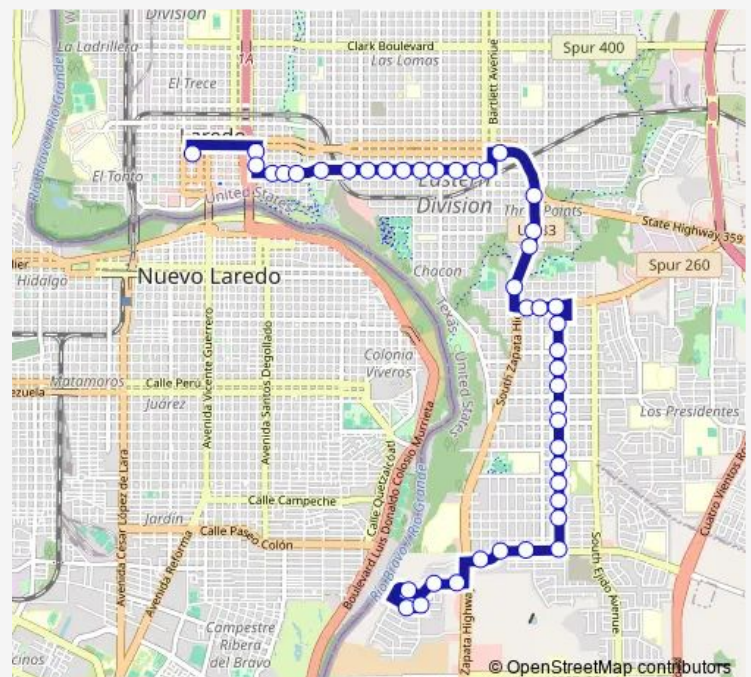

Zapata Hwy @ Cleveland

Route schedule

El Metro Transit Center — Nogal @ Bogamvillia

Monday 06:20-20:00

Tuesday 06:20-20:00

Wednesday 06:20-20:00

Thursday 06:20-20:00

Friday 06:20-20:00

Saturday 06:20-20:00

Sunday 07:15-17:45

Route info

Direction: El Metro Transit Center

Stops: 44

Trip Duration: 0 hour 40 min

Jaime Zapata Memorial Hwy @ Texas

Jaime Zapata Memorial Hwy @ Louisiana

River Hill @ S Zapata Hwy

River Hill @ Sunflower

River Hill @ Vine

603 Oleander

Nogal @ Bogamvillia

Direction

Nogal @ Bogamvillia — El Metro Transit Center

38 stops

Friday 06:30-20:45

Saturday 06:30-20:45

Sunday 08:00-18:30

Route info

Direction: Nogal @ Bogamvillia

Stops: 38

Trip Duration: 0 hour 40 min

Market @ Tapeyeste