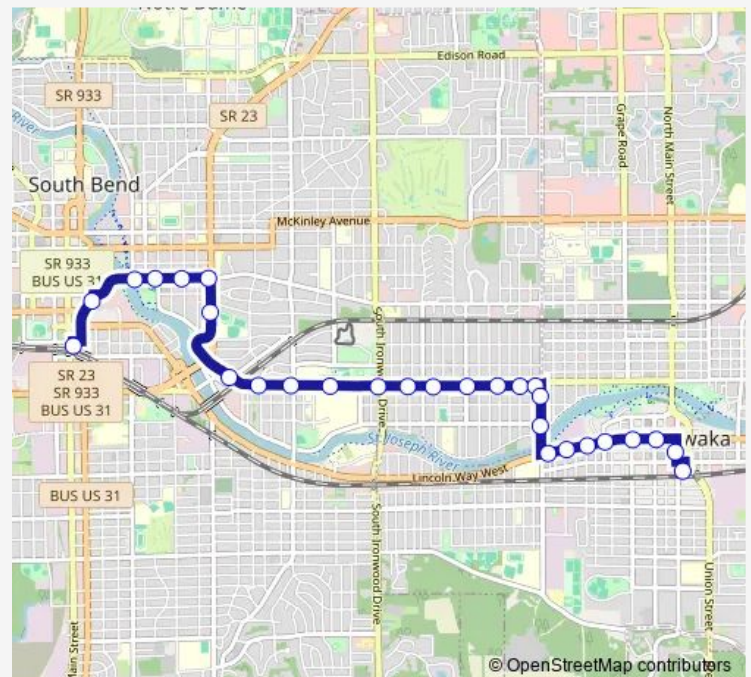

### Route schedule

Mishawaka Transfer Center — South Street Station

Monday 06:18-19:18

Tuesday 06:18-19:18

Wednesday 06:18-19:18

Thursday 06:18-19:18

Friday 06:18-19:18

Saturday 08:18-18:18

### Route info

Direction: Mishawaka Transfer Center

Stops: 27

Trip Duration: 0 hour 20 min

9 — Northside Mishawaka

Notre Dame Ave. & Jefferson (in)

Jefferson & Niles (in)

Jefferson & St. Louis (in)

Dr. Martin Luther King Blvd & Wayne St

Michigan & Monroe (in)

South Street Station

## Route info

Direction: South Street Station

Stops: 28

Trip Duration: 0 hour 20 min

West & Lincolnway (out)

Lincolnway & Spring

Main & 3rd

Mishawaka Transfer Center