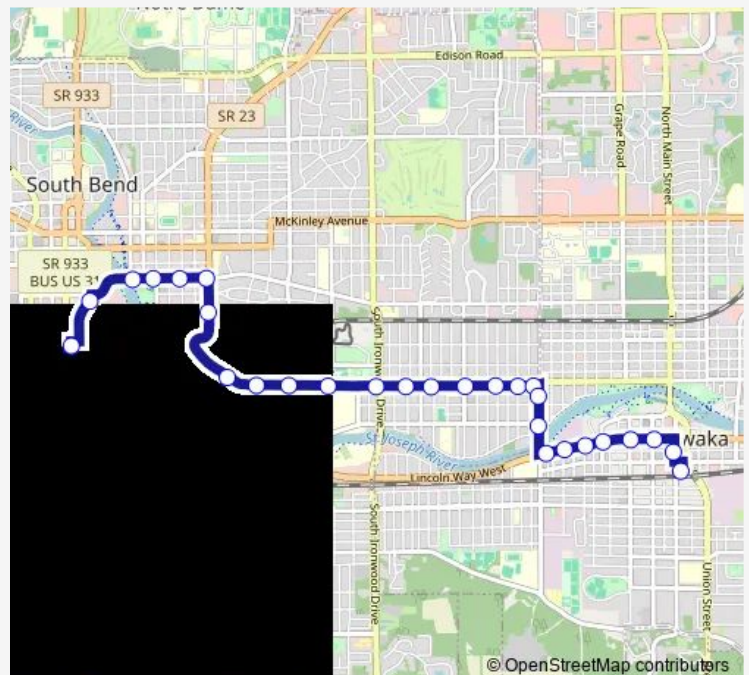

### Route schedule

Mishawaka Transfer Center — South Street Station

Monday 06:18-19:18

Tuesday 06:18-19:18

Wednesday 06:18-19:18

Thursday 06:18-19:18

Friday 06:18-19:18

Saturday 08:18-18:18

### Route info

Direction: Mishawaka Transfer Center

Stops: 27

Trip Duration: 0 hour 20 min

9 — Northside Mishawaka

Notre Dame Ave. & Jefferson (in)

Jefferson & Niles (in)

Jefferson & St. Louis (in)

Dr. Martin Luther King Blvd & Wayne St

Michigan & Monroe (in)

South Street Station

## Route info

Direction: South Street Station

Stops: 28

Trip Duration: 0 hour 20 min

West & Lincolnway (out)

Lincolnway & Spring

Main & 3rd

Mishawaka Transfer Center