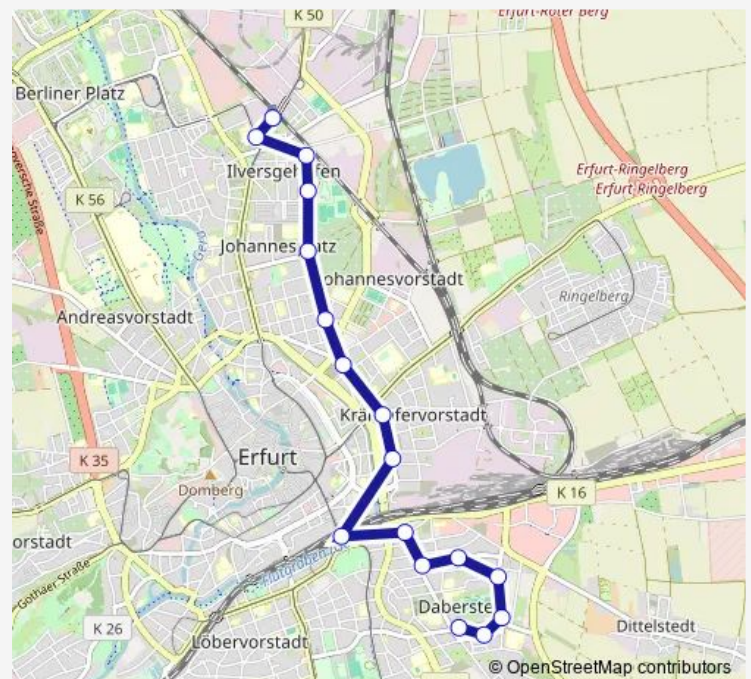

Erfurt, Steinplatz

Erfurt, Fritz-Büchner-Straße

Erfurt, Eislebener Straße

Erfurt, Schwimmhalle Johannesplatz

Erfurt, Neusißstraße

Erfurt, Salinenstraße

Erfurt, Nordbahnhof

Route schedule

Erfurt, Daberstedt — Erfurt, Nordbahnhof

Monday 00:00-23:30

Tuesday 00:15-23:30

Wednesday 00:15-23:30

Thursday 00:15-23:30

Friday 00:15-23:55

Saturday 00:15-23:55

Sunday 00:15-23:30

Route info

Direction: Erfurt, Daberstedt

Stops: 19

Trip Duration: 0 hour 28 min

Direction

Erfurt, Nordbahnhof — Erfurt, Daberstedt

17 stops

[Open route schedule](#)

Thursday 05:01-19:45

Friday 05:01-19:45

Saturday 08:58-19:43

Sunday 11:00-19:45

Route info

Direction: Erfurt, Daberstedt

Stops: 17

Trip Duration: 0 hour 25 min