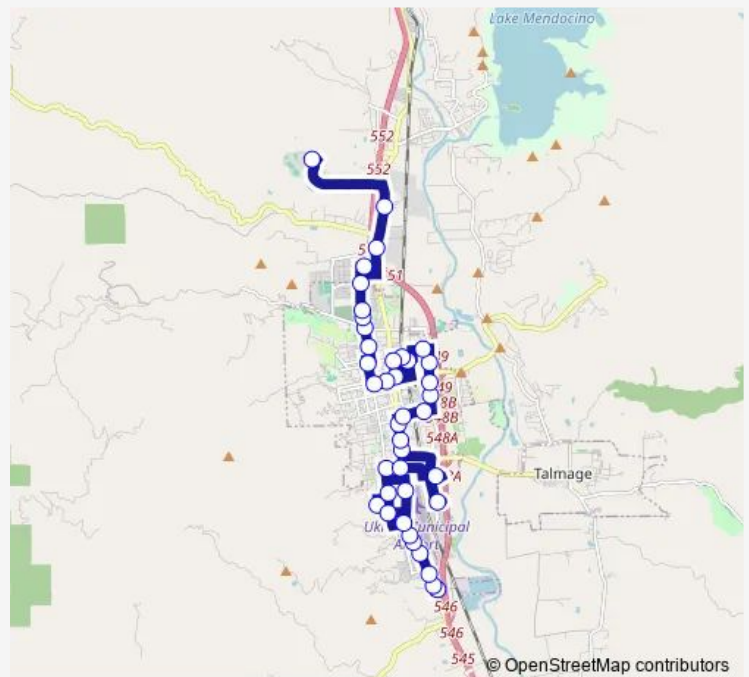

Bus 9 Ukiah Local

[Go to website](#)

Direction
 Mendocino College — Plant Road & State St
 35 stops
[Open route schedule](#)

- Mendocino College
- Baughn & Cameron Manufactured Home Sales
- Mendo Mill
- Kuki Rd & State St
- Feedlot Ln & Bush St
- Bush St & Empire Dr
- Ukiah High School - Tennis Court
- Bush St & Low Gap Rd
- Bush St & Cypress Ave
- Dora St & Walnut Ave
- Standley St & Bush St
- Standley St & School St
- Ukiah Library
- Main St & Norton St
- Adventist Health Ukiah Valley
- Clara Ave & Sidnie St
- Pear Tree Center - Ross
- Across from Big Lots
- Dmv
- Gobbi St & Leslie St
- Gobbi St & Main St - Safeway

Route schedule

Mendocino College — Plant Road & State St

Monday	08:10-15:50
Tuesday	08:10-15:50
Wednesday	08:10-15:50
Thursday	08:10-15:50
Friday	08:10-15:50
Saturday	—
Sunday	—

Route info

Direction: Mendocino College
 Stops: 35
 Trip Duration: 0 hour 55 min

9 — Ukiah Local

Royal Motel

Express Mart

Walmart/Foodmaxx

Costco

Across from Ukiah Food & Liquor

Washington Ave & Dora St

Community Clinic