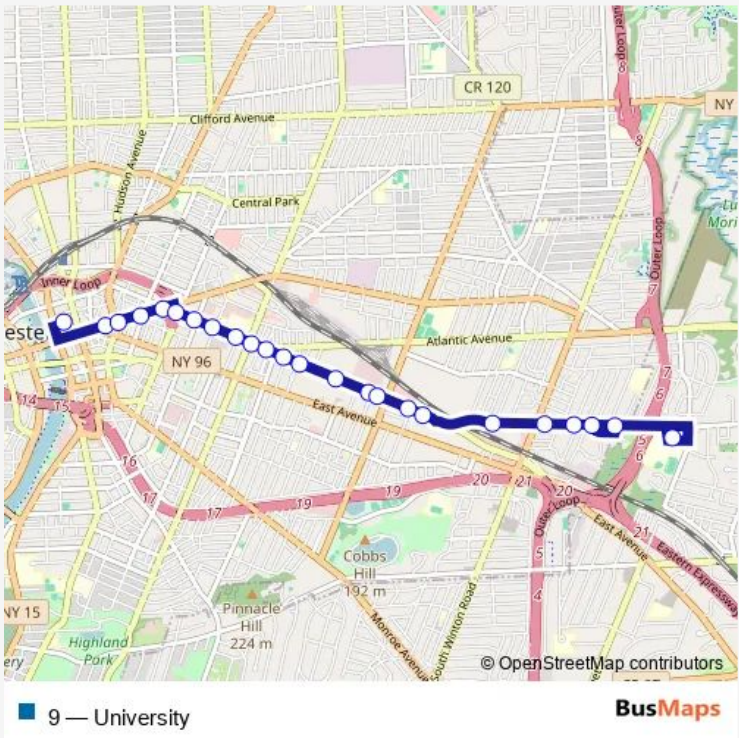

Direction
 TC- Gate 5 — Blossom Loop Connection Hub
 25 stops
[Open route schedule](#)

- TC- Gate 5
- Main & Stillson
- Main & Gibbs
- Main & Scio
- Main & Pitkin
- University & Union
- University & Alexander
- University & Prince
- University & Strathallan
- University & Goodman
- University & Rundel
- University & Merriman
- University & Portsmouth
- University & Gleason Works
- University & Oliver
- University & Culver
- University & East Blvd
- University & 1357 University
- Blossom & Opp Hampden
- Blossom & Marion
- Blossom & Winton

Route schedule
 TC- Gate 5 — Blossom Loop Connection Hub

Monday	07:15
Tuesday	07:15
Wednesday	07:15
Thursday	07:15
Friday	07:15
Saturday	—
Sunday	—

Route info
 Direction: TC- Gate 5
 Stops: 25
 Trip Duration: 0 hour 24 min

Blossom & Beresford

Blossom & Bobrich

Mercy High School

Blossom Loop Connection Hub

Direction

TC- Gate 17 — Blossom Loop Connection Hub

24 stops

[Open route schedule](#)