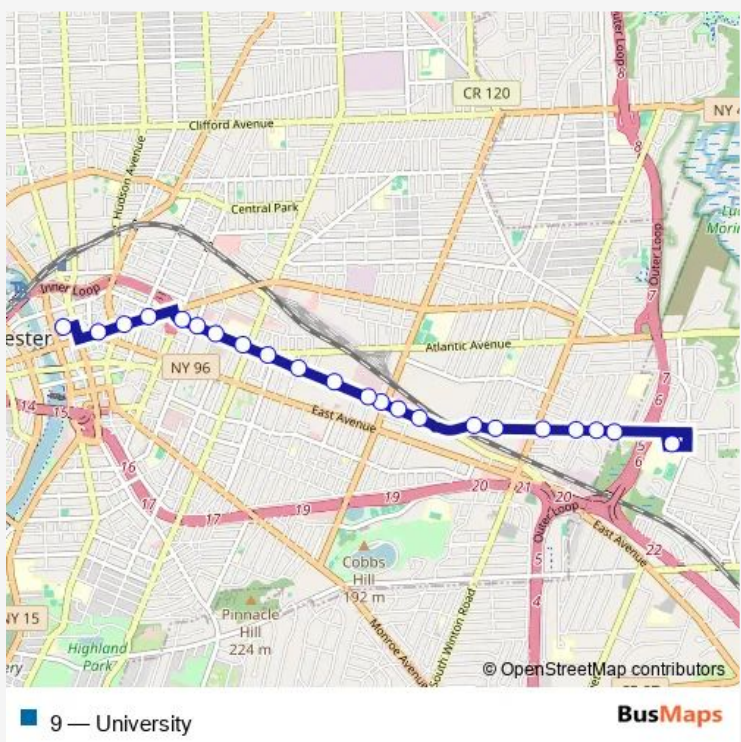

**Direction**  
 TC- Gate 17 — Blossom Loop Connection Hub  
 24 stops  
[Open route schedule](#)

- TC- Gate 17
- Main & Stillson
- Main & Gibbs
- Main & Scio
- Main & Pitkin
- University & Union
- University & Alexander
- University & Prince
- University & Strathallan
- University & Goodman
- University & Rundel
- University & Merriman
- University & Portsmouth
- University & Gleason Works
- University & Oliver
- University & Culver
- University & East Blvd
- University & 1357 University
- Blossom & Opp Hampden
- Blossom & Marion
- Blossom & Winton

Route schedule  
 TC- Gate 17 — Blossom Loop Connection Hub

Monday	09:15
Tuesday	09:15
Wednesday	09:15
Thursday	09:15
Friday	09:15
Saturday	—
Sunday	—

Route info  
 Direction: TC- Gate 17  
 Stops: 24  
 Trip Duration: 0 hour 17 min

Blossom & Beresford

Blossom & Bobrich

Blossom Loop Connection Hub

**Direction**

Blossom Loop Connection Hub — Transit Center - no direction

22 stops

[Open route schedule](#)

Blossom Loop Connection Hub

University &amp; Union

Main &amp; Richmond

Main &amp; Gibbs

Main &amp; Franklin

Transit Center - no direction