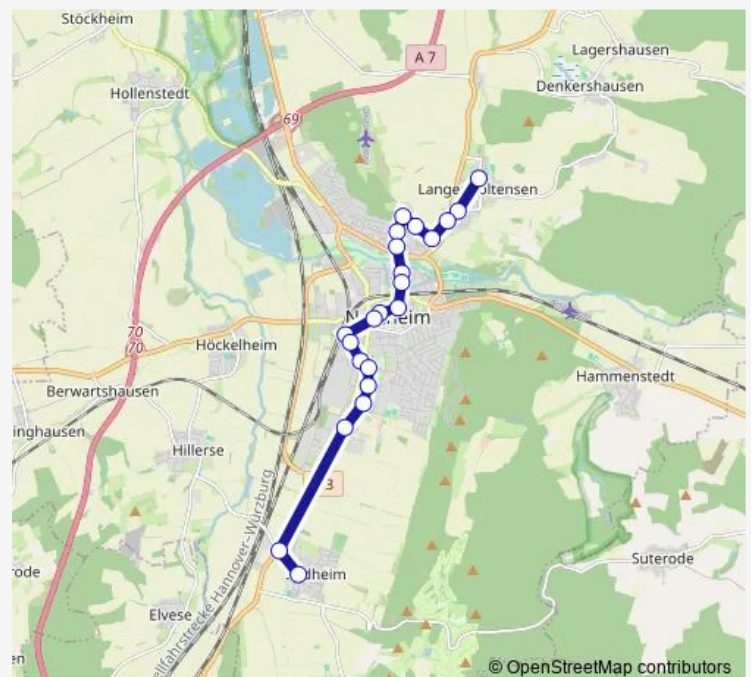

Norheim Suadicanistraße

Norheim Neustädter Ring

Norheim Bergbad

Norheim Rathaus

Norheim Rhumestraße

Norheim Am Mühlenanger

Norheim Markt-West

Norheim Medenheimer Straße

Sudheim Unteres Tor

Route schedule

Langenholtensen Schule — Sudheim Holbornstraße

Monday	—
Tuesday	—
Wednesday	—
Thursday	—
Friday	—
Saturday	14:27-19:37
Sunday	12:27-19:37

Route info

Direction: Langenholtensen Schule

Stops: 22

Trip Duration: 0 hour 27 min

Direction

Sudheim Holbornstraße — Langenholtensen Schule

23 stops

[Open route schedule](#)

Sudheim Holbornstraße

Sudheim Am Roten Stiege

Friday

—

Saturday

13:55-18:55

Sunday

11:55-18:55

Route info

Direction: Sudheim Holbornstraße