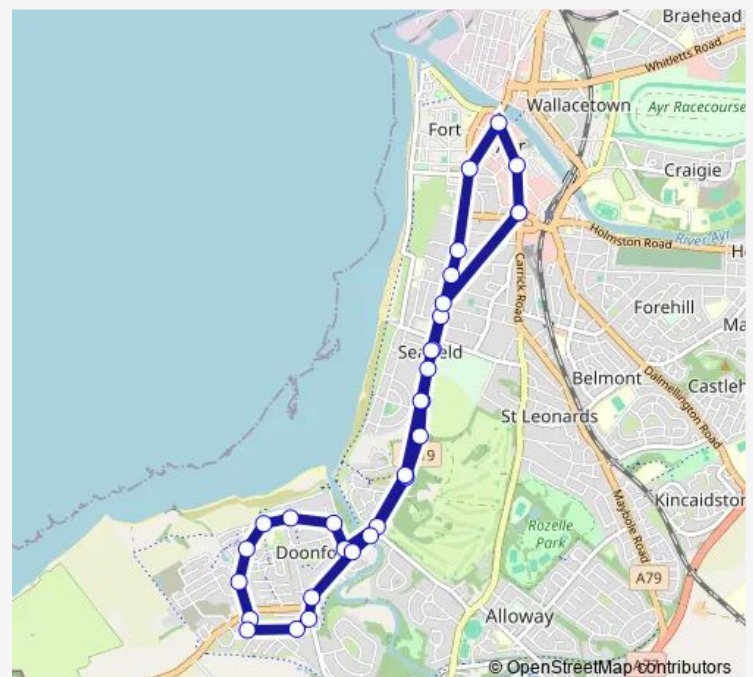

Dunure Road

Crossburn

Browncarrick Drive

Route schedule

Killoch Place — Killoch Place

Monday 06:57-17:57

Tuesday 06:57-17:57

Wednesday 06:57-17:57

Thursday 06:57-17:57

Friday 06:57-17:57

Saturday 06:57-17:57

Sunday —

Route info

Direction: Killoch Place

Stops: 31

Trip Duration: 0 hour 27 min