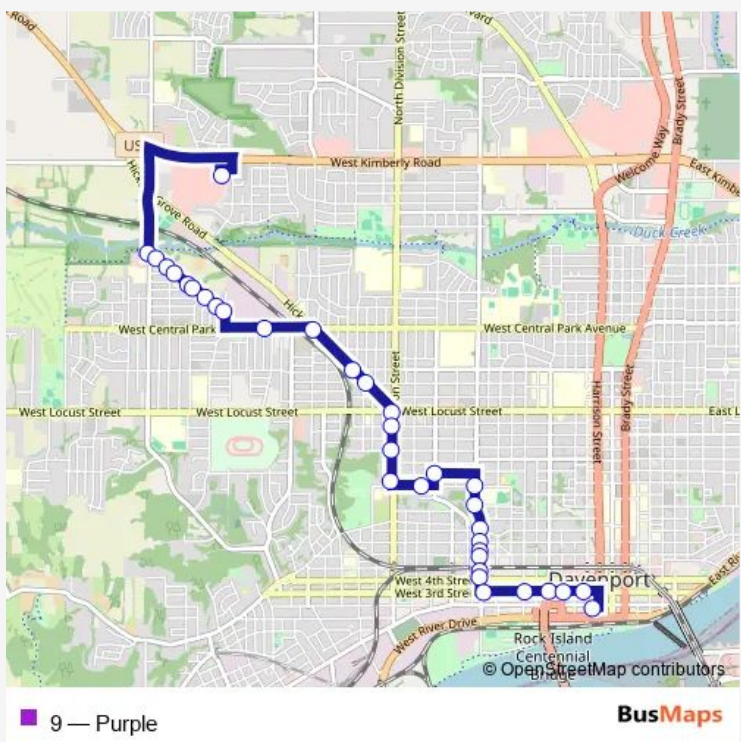

Bus 9 Purple

[Go to website](#)

Direction
 Ground Transportation Center (Gtc) — West Walmart
 33 stops
[Open route schedule](#)

- Ground Transportation Center (Gtc)
- Ripley & 4th
- 4th & Western
- 4th & Gaines
- 4th & Warren
- 400 Marquette St
- 414 Marquette St
- 525 Marquette St
- 601 Marquette St
- Marquette & 7th (N)
- Marquette & 8th (N)
- Marquette & 10th (N)
- Marquette & 12th (N)
- 13th & Washington (N)
- 1500 12th St
- Division & 12th (E)
- Division & 15th (E)
- Division & 17th (E)
- 5 Points (northward)
- Hickory Grove & High (N)
- Hickory Grove & Lombard (N)

Route schedule
 Ground Transportation Center (Gtc) — West Walmart

Monday	06:20-18:20
Tuesday	06:20-18:20
Wednesday	06:20-18:20
Thursday	06:20-18:20
Friday	06:20-18:20
Saturday	09:20-18:20
Sunday	—

Route info
 Direction: Ground Transportation Center (Gtc)
 Stops: 33
 Trip Duration: 0 hour 25 min

601 Marquette St

Route schedule

West Walmart — Ground Transportation Center (Gtc)

Monday 05:45-18:45

Tuesday 05:45-18:45

Wednesday 05:45-18:45

Thursday 05:45-18:45

Friday 05:45-18:45

Saturday 09:45-18:45

Sunday —

Route info

Direction: West Walmart

Stops: 34

Trip Duration: 0 hour 35 min

525 Marquette St

414 Marquette St