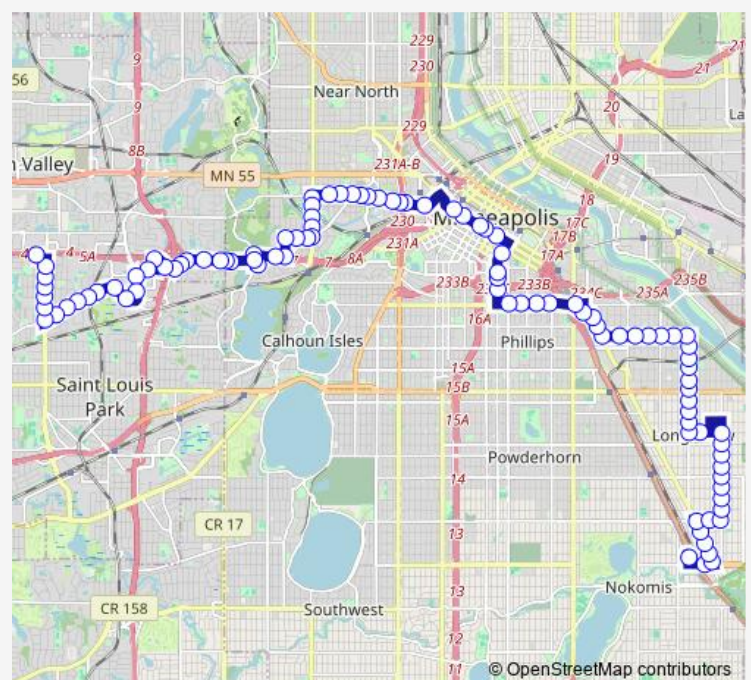

36th Ave S & 32nd St E

### Route schedule

46th St Station & Gate H — Hedberg Dr & Cedar Lake Rd/Greenbrier Rd

Monday 05:45-21:29

Tuesday 05:45-21:29

Wednesday 05:45-21:29

Thursday 05:45-21:29

Friday 05:45-21:29

Saturday 06:44-22:46

### Route info

Direction: 46th St Station & Gate H

Stops: 115

Trip Duration: 1 hour 7 min

36th Ave S & 31st St E

36th Ave S & Lake St E

36th Ave S & 29th St E

36th Ave S & 28th St E