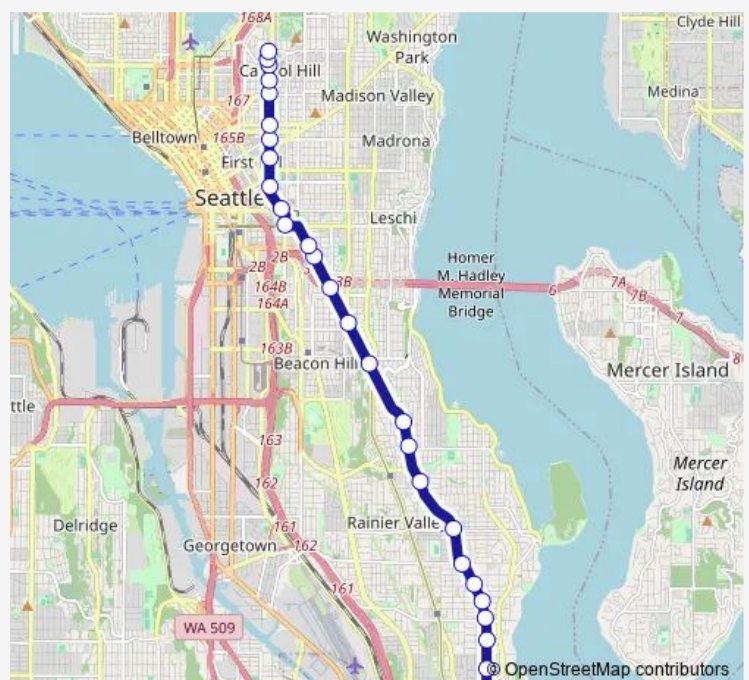

Boren Ave & E Yesler Way

Rainier Ave S & S King St

Rainier Ave S & S Charles St

Rainier Ave S & I-90

Rainier Ave S & S Walker St

Rainier Ave S & S Forest St - Bay 4

Rainier Ave S & S Andover St

Rainier Ave S & S Genesee St

Rainier Ave S & S Edmunds St

Rainier Ave S & S Orcas St

Rainier Ave S & S Graham St

Route schedule

E Aloha St & Broadway E — S Henderson St & Renton Ave S

Monday 15:30-17:30

Tuesday 15:30-17:30

Wednesday —

Thursday 15:30-17:30

Friday 15:30-17:30

Saturday —

Sunday —

Route info

Direction: E Aloha St & Broadway E

Stops: 29

Trip Duration: 0 hour 57 min

Direction

Martin L King Jr Way S & S Henderson St — E Aloha St & Broadway E

29 stops

[Open route schedule](#)

Martin L King Jr Way S & S Henderson St

S Henderson St & 48th Ave S

Rainier Ave S & Cloverdale Pl S