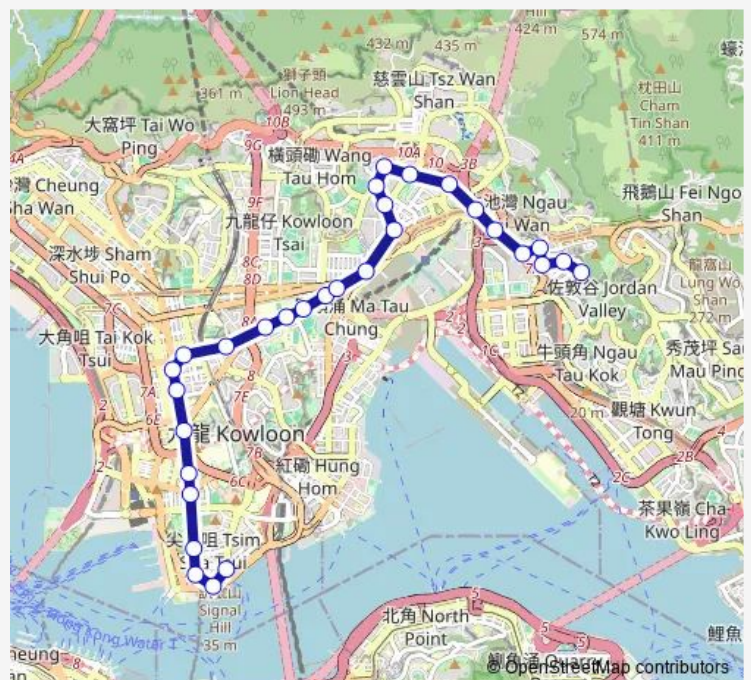

[Kmb+Ctb] Choi Fook/
Choi Fook Estate[[Kmb] Choi Fook — [Ctb] Tsim SHA Tsui (Mody Road)][Kmb+Ctb] Tsim SHA Tsui East (Mody Road)/
Tsim SHA Tsui (Mody Road)[Kmb] Tsim SHA Tsui East (Mody Road)

Monday	05:35-22:15
Tuesday	05:35-22:15
Wednesday	05:35-22:15
Thursday	05:35-22:15
Friday	05:35-22:15
Saturday	05:35-19:10
Sunday	05:35-19:10

Route info

Direction: [Kmb+Ctb] Choi Fook/
Choi Fook Estate[[Kmb] Choi Fook

Stops: 27

Trip Duration: 1 hour 4 min

9 — Choi Fook - Tsim SHA Tsui East (Mody Road)

[Ctb] Argyle Street Playground, Argyle Street[[Kmb] Argyle Street Playground