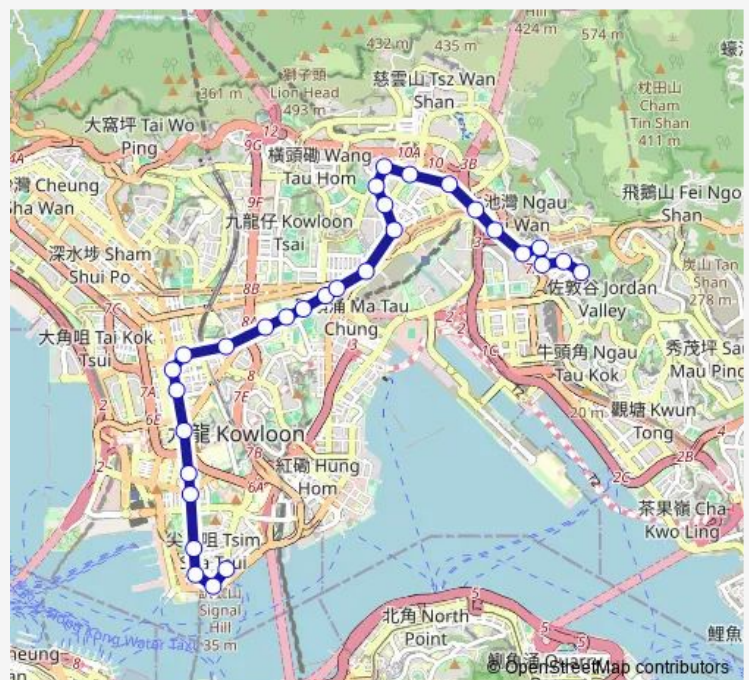

[Kmb+Ctb] Choi Fook/
Choi Fook Estate[[Kmb] Choi Fook — [Ctb] Tsim SHA Tsui (Mody Road)][Kmb+Ctb] Tsim SHA Tsui East (Mody Road)/
Tsim SHA Tsui (Mody Road)[Kmb] Tsim SHA Tsui East (Mody Road)

Monday	05:35-22:15
Tuesday	05:35-22:15
Wednesday	05:35-22:15
Thursday	05:35-22:15
Friday	05:35-22:15
Saturday	05:35-19:10
Sunday	05:35-19:10

Route info

Direction: [Kmb+Ctb] Choi Fook/
Choi Fook Estate[[Kmb] Choi Fook

Stops: 27

Trip Duration: 0 hour 58 min

9 — Choi Fook - Tsim SHA Tsui East (Mody Road)

[Ctb] Argyle Street Playground, Argyle Street[[Kmb] Argyle Street Playground